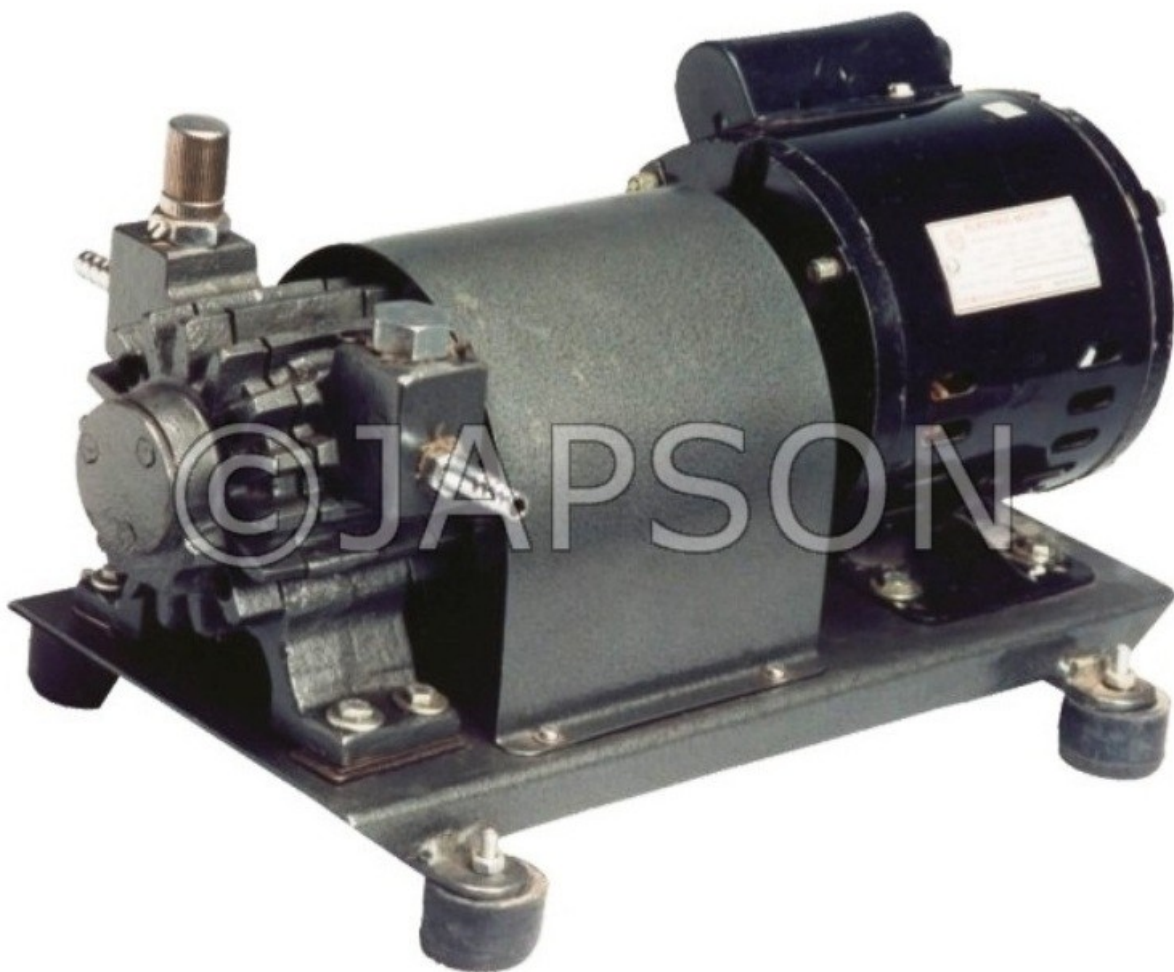

Address:
JAMBU PERSHAD & SONS
6275/22 Nicholson Road,
Ambala Cantt, Haryana,
INDIA
Pin: 133001

Email:
sales@japson.com
japsonambala@yahoo.com

Website:
www.japson.com
Phone:
+91-171-4006897

Vacuum Cum Pressure Pump

Product Image

Description

The unit is air cooled coupled with a AC single phase motor, mounted on base plate. Very suitable for general operations such as filtration, filling and blowing.

Particulars

CatalogNo.

70 Lt./min. Free Air Displacement, 26 Inches of Hg.
Ultimate Vacuum, 0.50 H.P. Motor AC Single Phase

JA20620

Disclaimer

The Products details given on this page are indicative in nature and JAPSON reserves the right to change them without prior notice. Buyer is also requested to re-check the specifications and other features of product at the time of order as product development is a continuous process and minor modifications may be made to design based on latest availability, process and design.