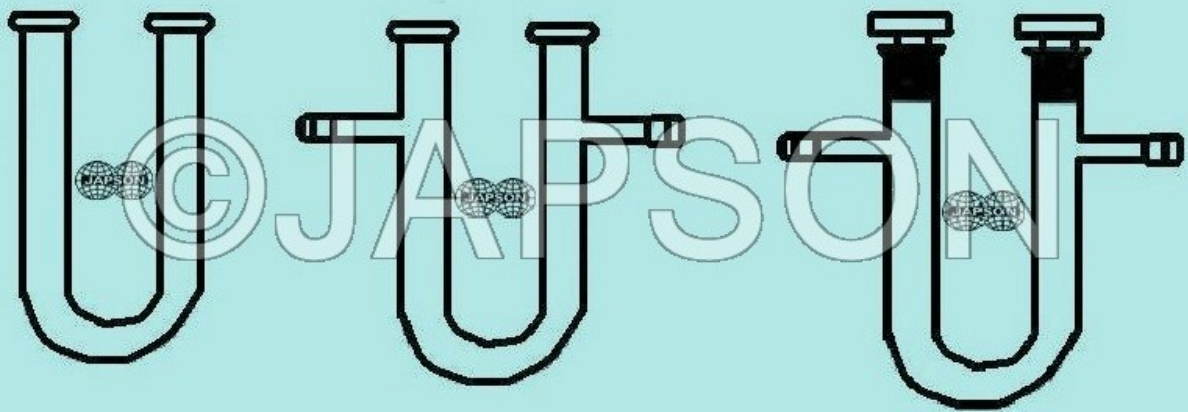

Description

Material:-Borosilicate Glass

Type Particulars

Type A U-Shape.

Type B U-Shape with Side Tube.

Type C U-Shape with Side Tube and Stopper.

Type A: U-Shape.

Catalog No.	Size (mm)
JG23801	100x12
JG23802	125x15
JG23803	150x18

Type B: U-Shape with Side Tube.

Catalog No.	Size (mm)
JG23901	100x12
JG23902	125x15
JG23903	150x18

Type C: U-Shape with Side Tube and Stopper.

Catalog No.	Size (mm)
JG24001	100x12
JG24002	125x15
JG24003	150x18