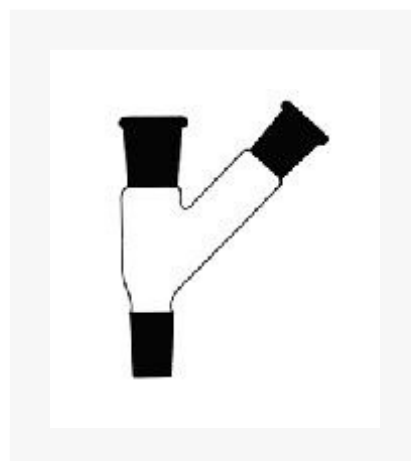

Product Image

Description

Two Necks, One Vertical And One At Angle Adapters

| Catalog No. | Particulars |
|--------------------|---|
| JG28570 | Two Necks, One Vertical And One At Angle Adapters, Joint Size Outer: 14/23, Joint Size Inner: 14/23 |
| JG28571 | Two Necks, One Vertical And One At Angle Adapters, Joint Size Outer: 14/23, Joint Size Inner: 19/26 |
| JG28572 | Two Necks, One Vertical And One At Angle Adapters, Joint Size Outer: 14/23, Joint Size Inner: 24/29 |
| JG28573 | Two Necks, One Vertical And One At Angle Adapters, Joint Size Outer: 19/26, Joint Size Inner: 19/26 |
| JG28574 | Two Necks, One Vertical And One At Angle Adapters, Joint Size Outer: 19/26, Joint Size Inner: 24/29 |
| JG28575 | Two Necks, One Vertical And One At Angle Adapters, Joint Size Outer: 14/23, Joint Size Inner: 29/32 |
| JG28576 | Two Necks, One Vertical And One At Angle Adapters, Joint Size Outer: 29/32, Joint Size Inner: 29/32 |