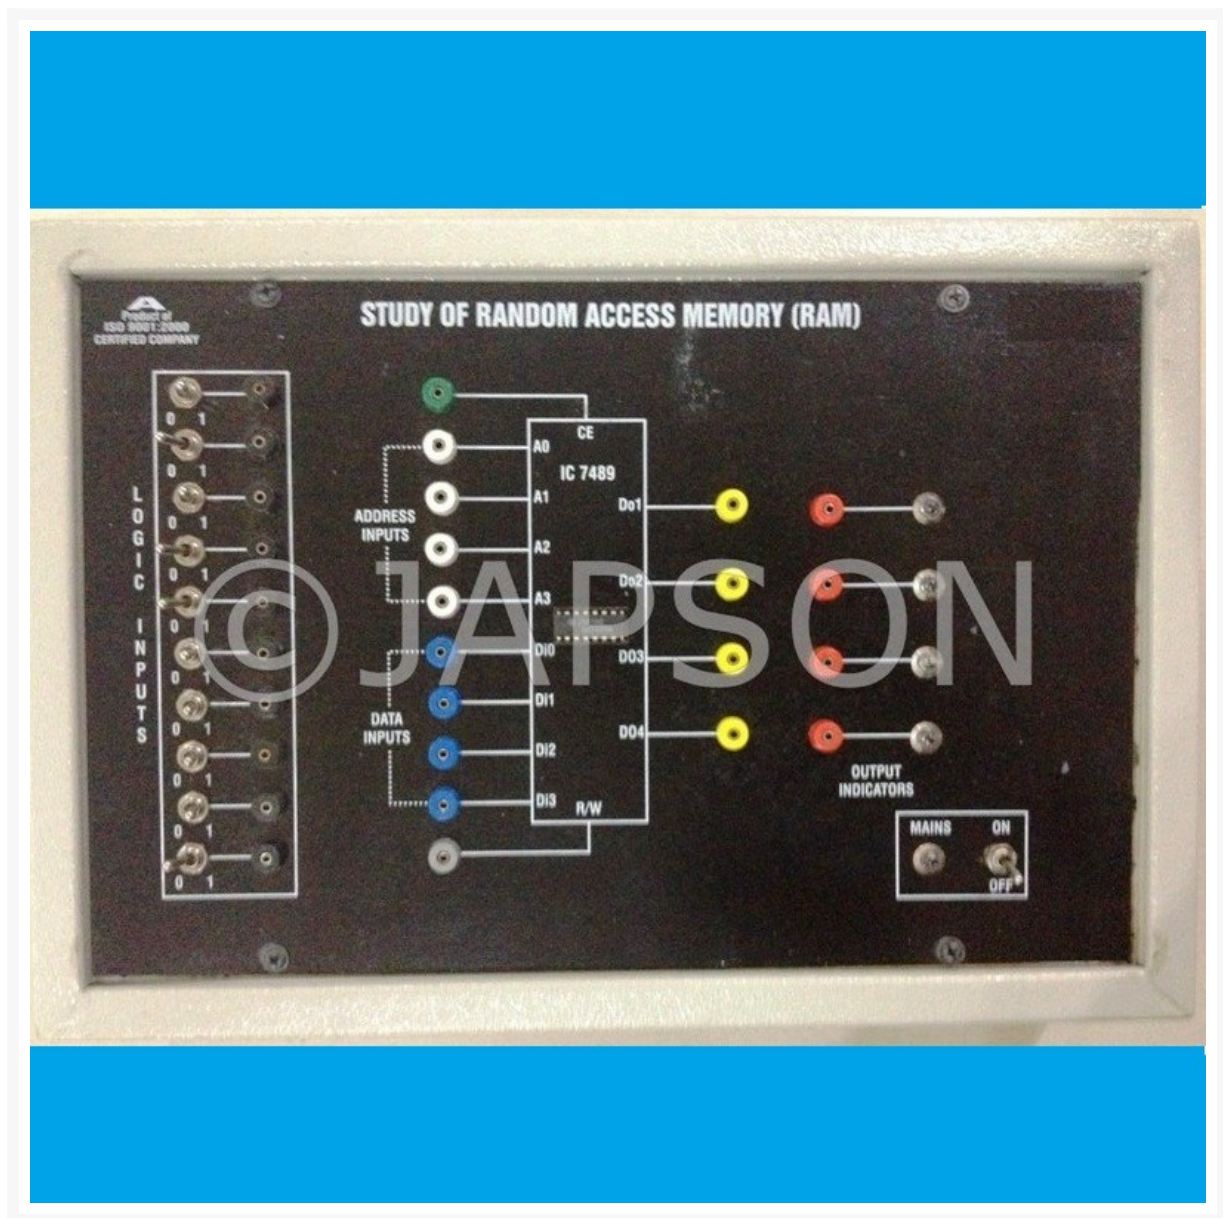

Product Image

Description

Objective : To study the input and output characteristics of TTL inverter.

Features : Instrument comprises of DC power supply of 0 - 5 V, Fixed output power supply 5V, two dual range volt meter and output indicator.