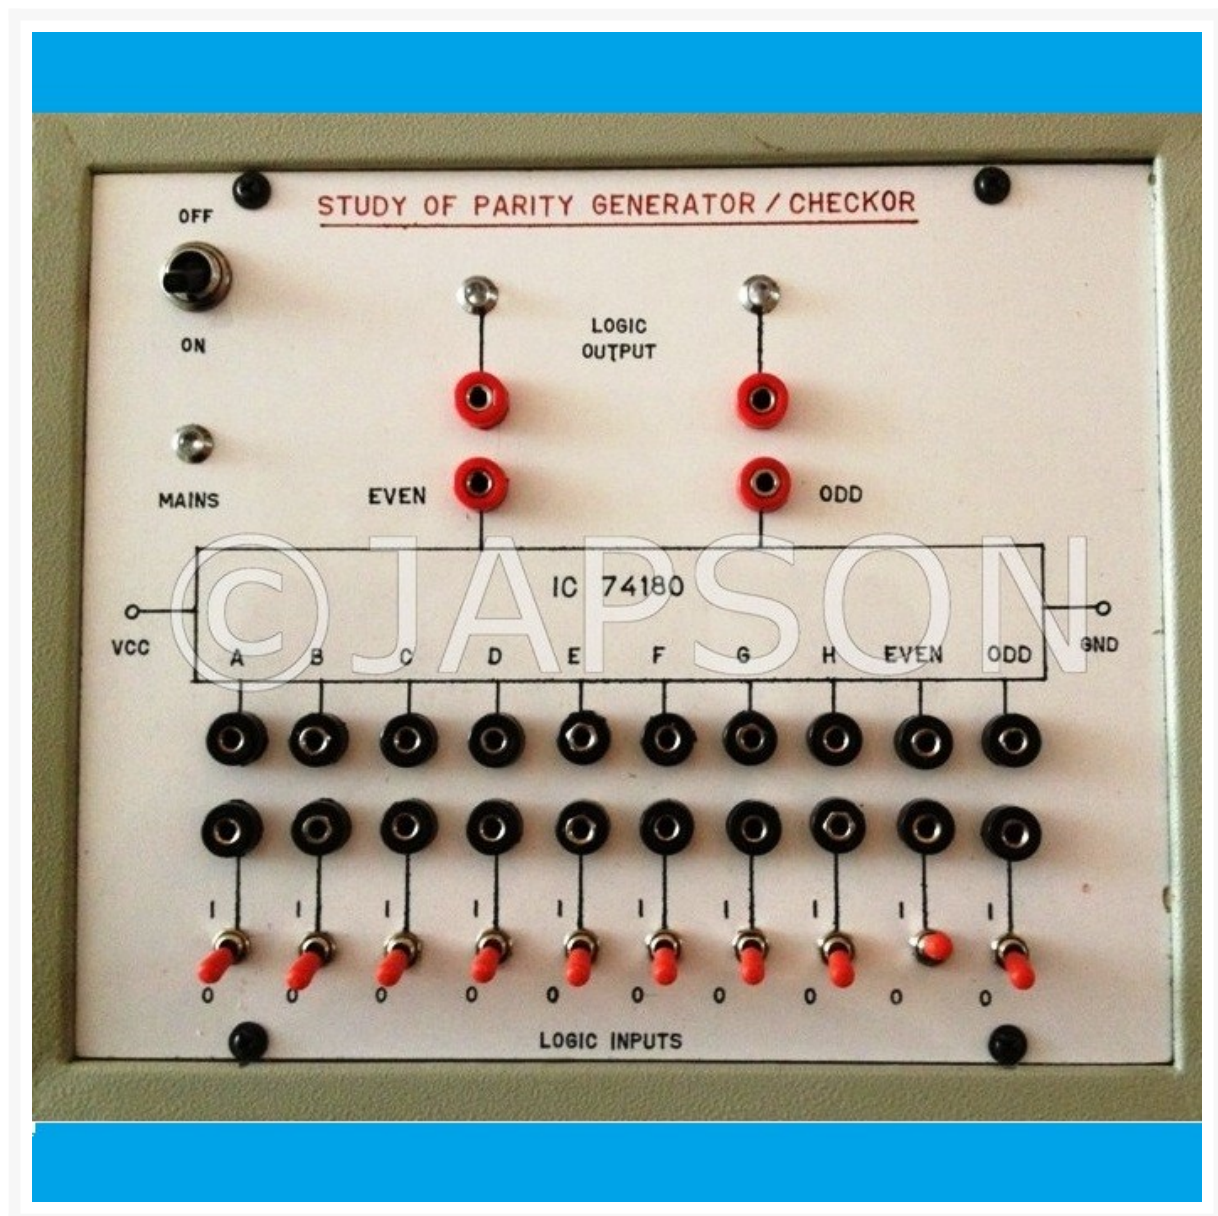

Product Image

Description

Objective : To Study the parity generator and checker using IC 74183

Catalog No.	Particulars
--------------------	--------------------

JE21380	Study of Parity Generator/Checker Experiment Apparatus
---------	--