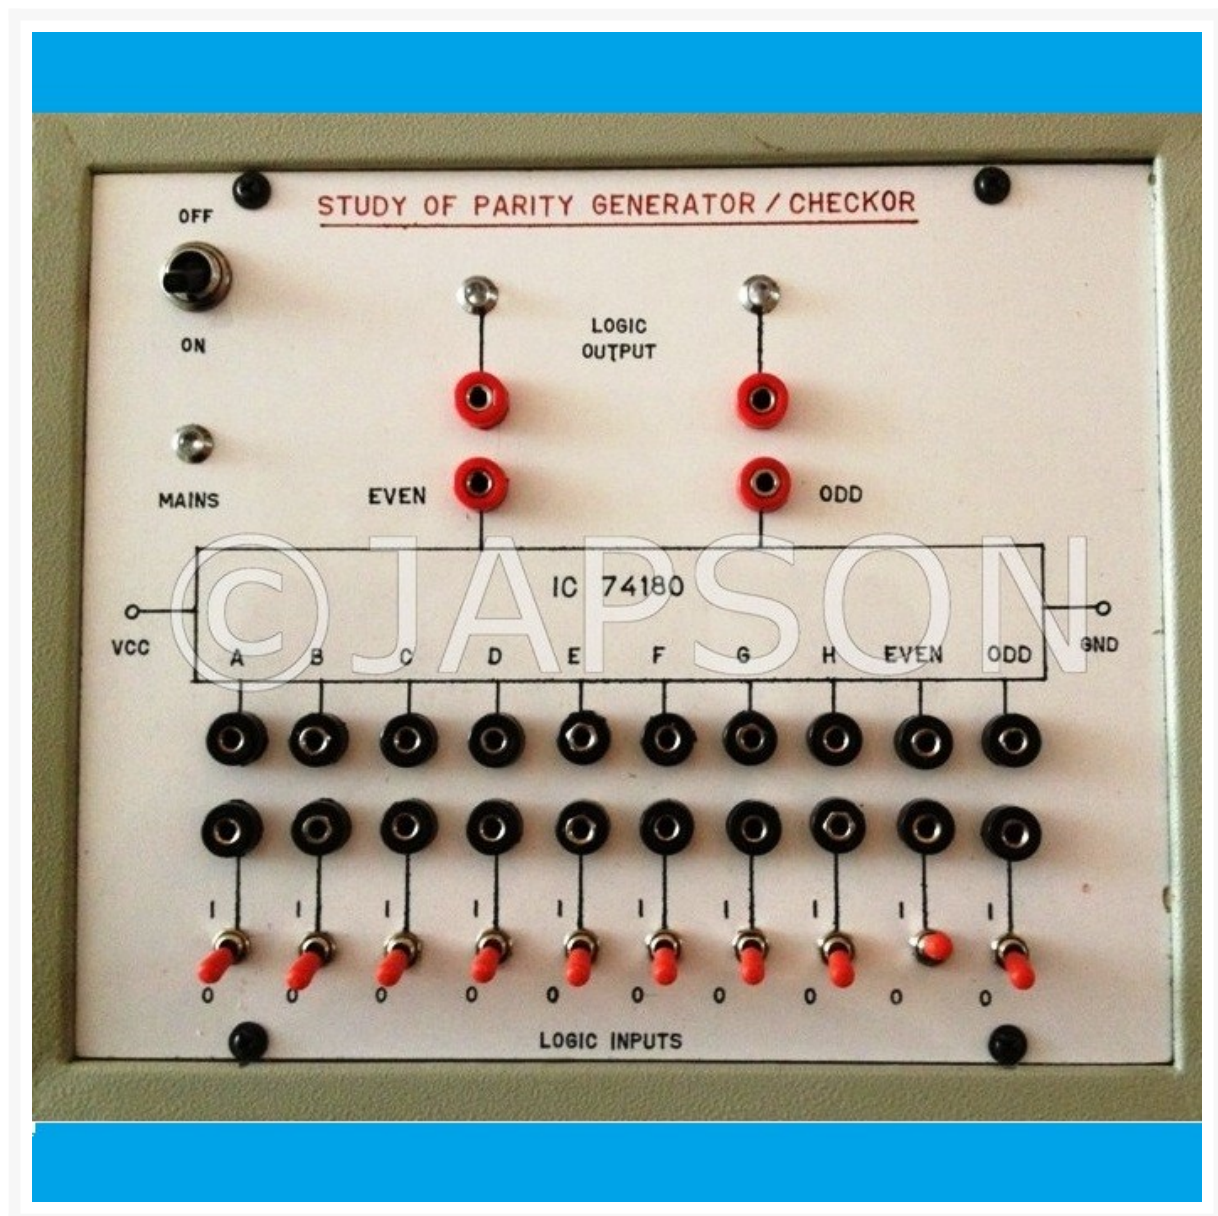

# Study of Parity Generator/Checker Experiment Apparatus

## Description

---

**Objective :** To Study the parity generator and checker using IC 74183

<b>Catalog No.</b>	<b>Particulars</b>
--------------------	--------------------

JE21380	Study of Parity Generator/Checker Experiment Apparatus
---------	--