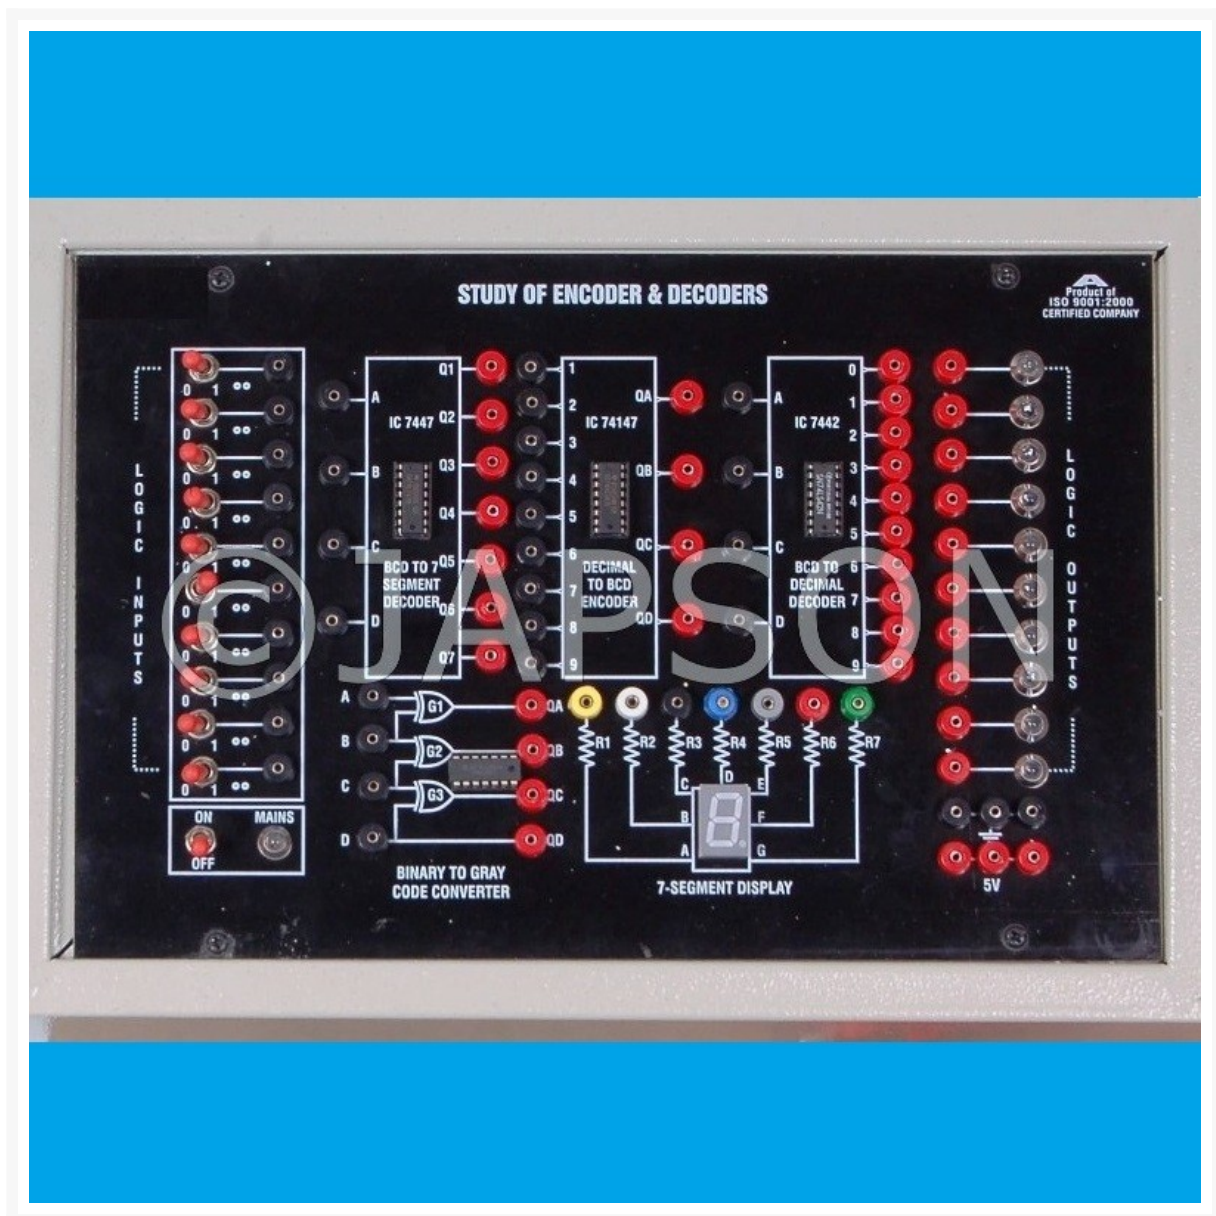

Product Image

Description

Objective : To study and verify the truth tables of binary to gray code convertor, bcd to seven segment decoder, bcd to decimal decoder, decimal to bcd encoder.

Features : Instrument comprises of dc regulated power supply 5vdc/150mA, 4 spdt switches provided for selecting logic 1 & logic 0, 1hz monoshot clock pulse, 4 output indicators, circuit diagram for ic 7490, ic7447 & 7-segment display printed & connections for various inputs & outputs brought out at the sockets on the front panel.