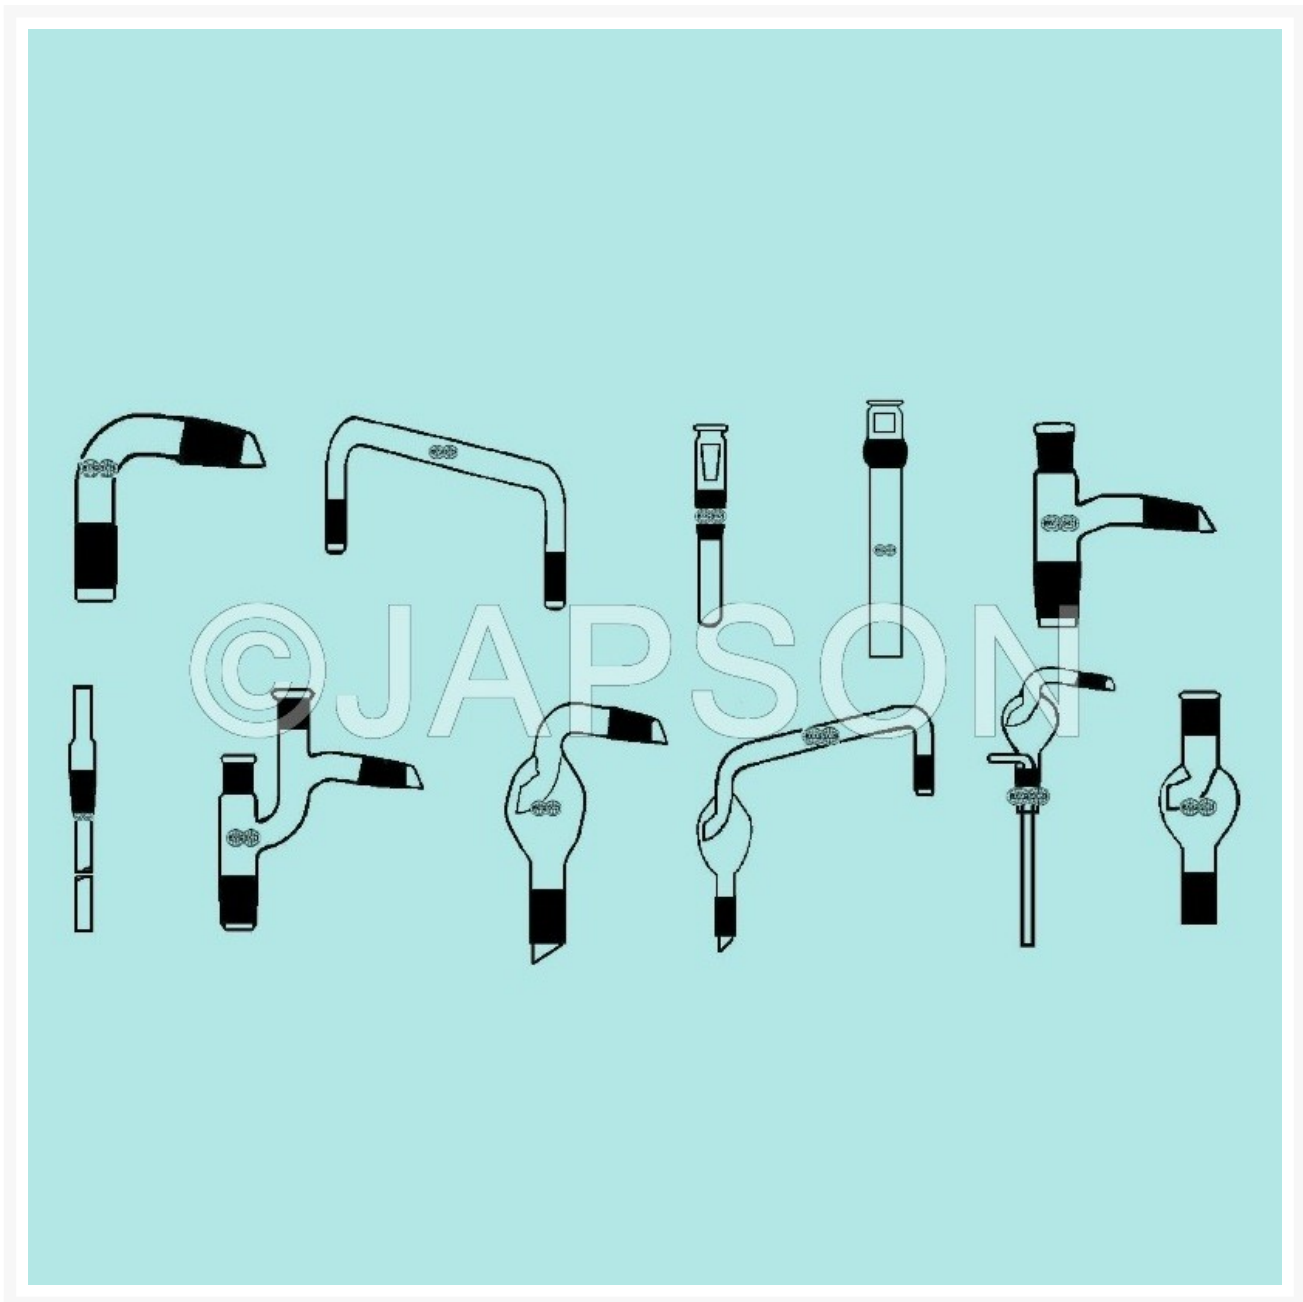

Address:
JAMBU PERSHAD & SONS
6275/22 Nicholson Road,
Ambala Cantt, Haryana,
INDIA
Pin: 133001

Email:
sales@japson.com
japsonambala@yahoo.com

Website:
www.japson.com
Phone:
+91-171-4006897

Still Heads/ Splash Heads

Product Image