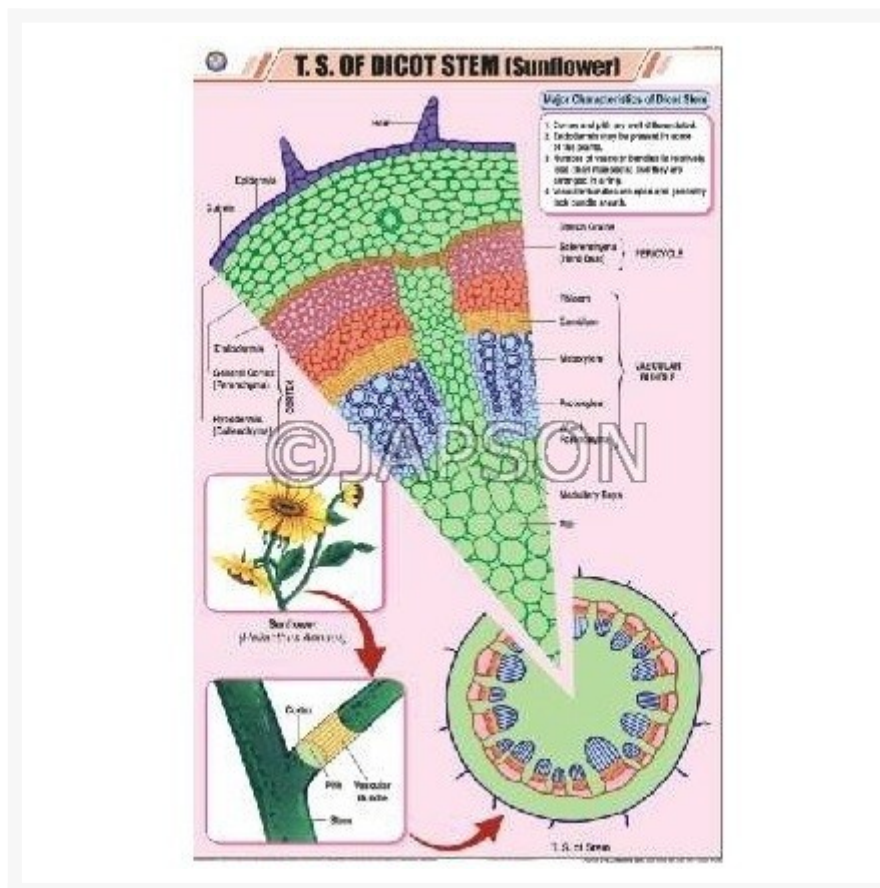

Address:
JAMBU PERSHAD & SONS
6275/22 Nicholson Road,
Ambala Cantt, Haryana,
INDIA
Pin: 133001

Email:
sales@japson.com
japsonambala@yahoo.com

Website:
www.japson.com
Phone:
+91-171-4006897

Stem Charts, Botany, School Education

Product Image

Description

Standard Size: 58x90cms

Language: English

Laminated Paper Charts with Plastic Rollers. These Charts have technically accurate and

detailed description in vivid colours.

Note: Based on minimum order quantity conditions, Charts can be customized to your requirements in terms of CONTENT, LANGUAGE, SIZE, etc. Please write back to us for discussion.

A. Charts, Artificial Vegetative Propagation

B. Charts, Stem Modification

C. Charts, T.S. Stem-Monocot

D. Charts, T.S. Of Dicot Stem (Sunflower)

Disclaimer

The Products details given on this page are indicative in nature and JAPSON reserves the right to change them without prior notice. Buyer is also requested to re-check the specifications and other features of product at the time of order as product development is a continuous process and minor modifications may be made to design based on latest availability, process and design.