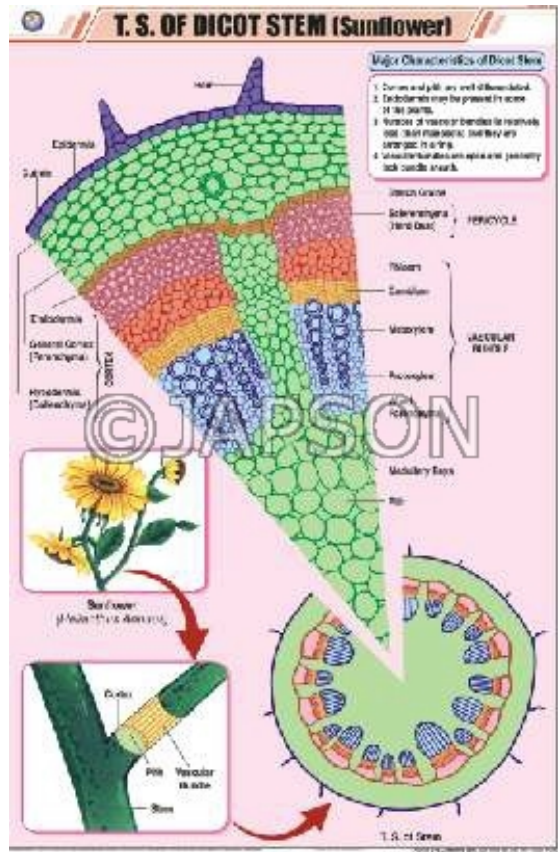

Product Image

Description

Standard Size: 58x90cms

Language: English

Laminated Paper Charts with Plastic Rollers. These Charts have technically accurate and

detailed description in vivid colours.

Note: Based on minimum order quantity conditions, Charts can be customized to your requirements in terms of CONTENT, LANGUAGE, SIZE, etc. Please write back to us for discussion.

A. Charts, Artificial Vegetative Propagation

B. Charts, Stem Modification

C. Charts, T.S. Stem-Monocot

D. Charts, T.S. Of Dicot Stem (Sunflower)

Disclaimer

The Products details given on this page are indicative in nature and JAPSON reserves the right to change them without prior notice. Buyer is also requested to re-check the specifications and other features of product at the time of order as product development is a continuous process and minor modifications may be made to design based on latest availability, process and design.