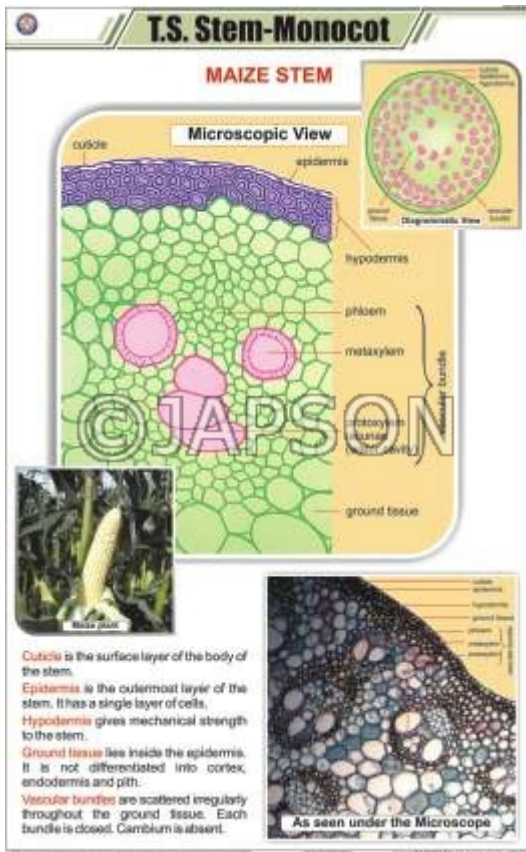

Product Image

Description

Standard Size: 58x90cms

Language: English

Laminated Paper Charts with Plastic Rollers. These Charts have technically accurate and

detailed description in vivid colours.

Note: Based on minimum order quantity conditions, Charts can be customized to your requirements in terms of CONTENT, LANGUAGE, SIZE, etc. Please write back to us for discussion.

A. Charts, Artificial Vegetative Propagation

B. Charts, Stem Modification

C. Charts, T.S. Stem-Monocot

D. Charts, T.S. Of Dicot Stem (Sunflower)

Disclaimer

The Products details given on this page are indicative in nature and JAPSON reserves the right to change them without prior notice. Buyer is also requested to re-check the specifications and other features of product at the time of order as product development is a continuous process and minor modifications may be made to design based on latest availability, process and design.