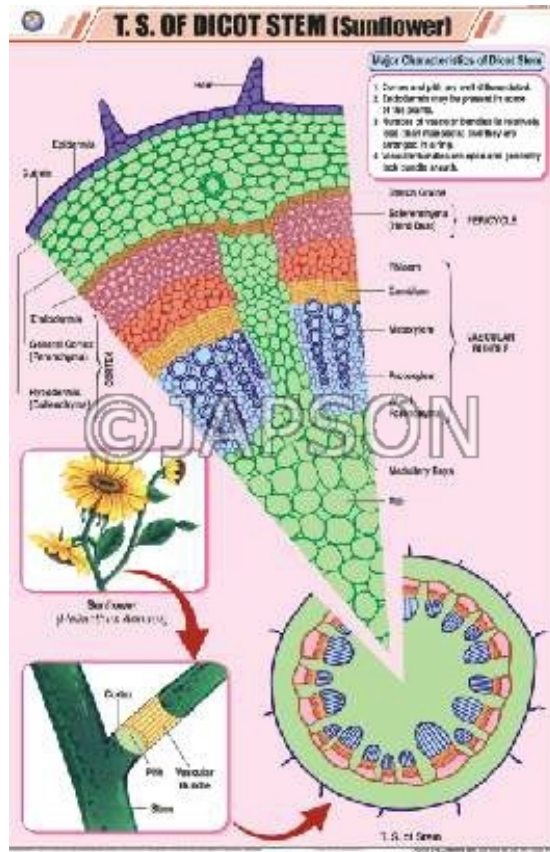

Product Image

Description

Standard Size: 58x90cms

Language: English

Laminated Paper Charts with Plastic Rollers. These Charts have technically accurate and

detailed description in vivid colours.

Note: Based on minimum order quantity conditions, Charts can be customized to your requirements in terms of CONTENT, LANGUAGE, SIZE, etc. Please write back to us for discussion.

A. Charts, Artificial Vegetative Propagation

B. Charts, Stem Modification

C. Charts, T.S. Stem-Monocot

D. Charts, T.S. Of Dicot Stem (Sunflower)

Disclaimer

The Products details given on this page are indicative in nature and JAPSON reserves the right to change them without prior notice. Buyer is also requested to re-check the specifications and other features of product at the time of order as product development is a continuous process and minor modifications may be made to design based on latest availability, process and design.