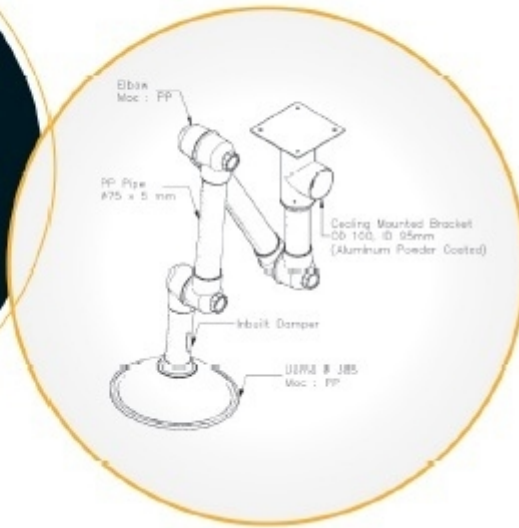

Spot Extractor

Spot Extractor for Lab Furniture

Catalog No. 101170

Disclaimer

The Products details given on this page are indicative in nature and JAPSON reserves the right to change them without prior notice. Buyer is also requested to re-check the specifications and other features of product at the time of order as product development is a continuous process and minor modifications may be made to design based on latest availability, process and design.