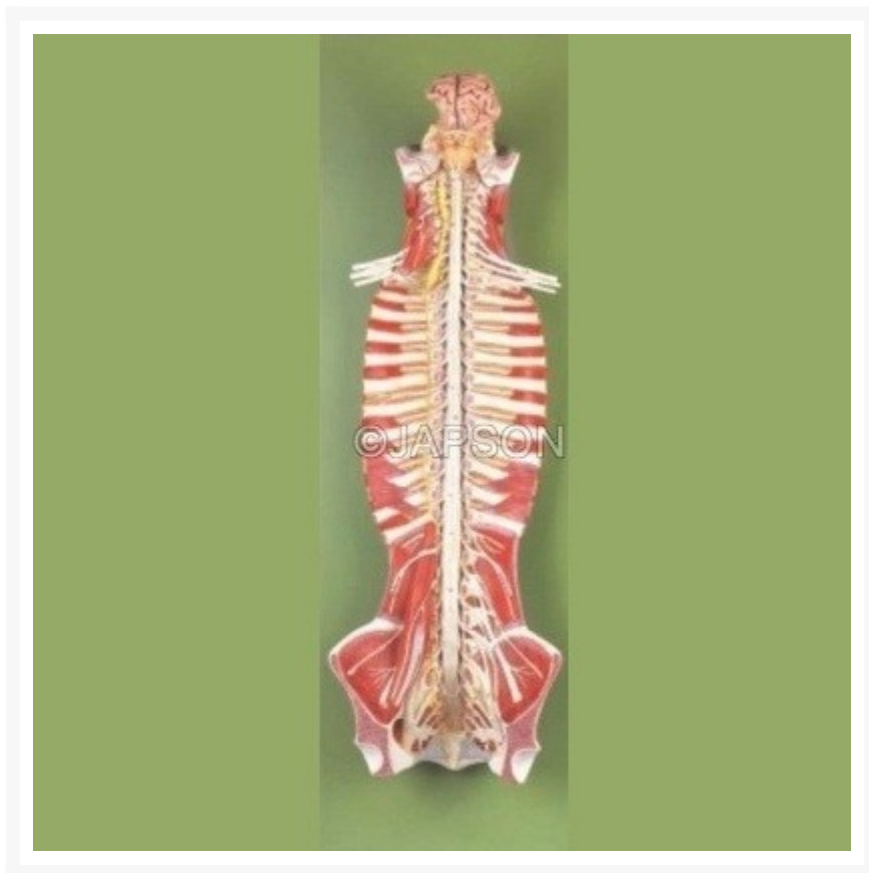

Product Image

Description

Mounted on the board. Shows ventral side, brain stem and spinal cord. Branches up to the coccygeal plexus, sympathetic trunk with its connection to the central nervous system. Shows 47 positions. Made of advanced PVC.