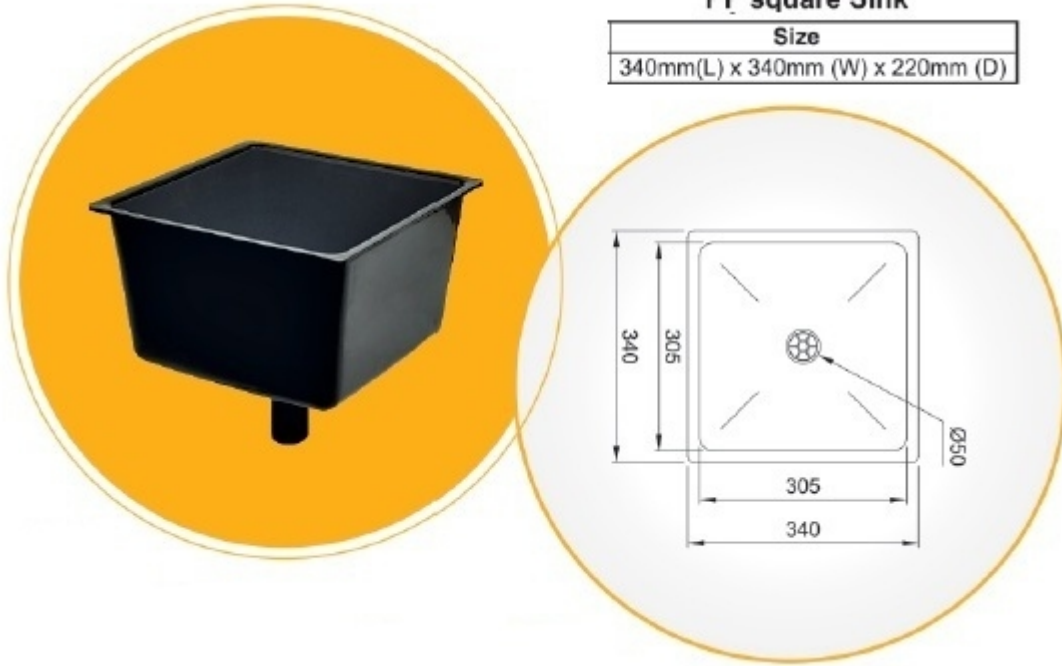

## Product Image

---

### Rectangle Sinks

- we offers Sinks which are available in various sizes & are made from highly chemical resistant PP Material with superior surface finish & Black in Colour.
- They are easy to install as well as long lasting.
- Rectangle Sink – Size: 600mm X 450mm X 300mm is specially used for washing areas.

### PP square Sink

Size
340mm(L) x 340mm (W) x 220mm (D)

Sink, Square, Polypropylene Plastic Black for Pharma & Lab

**Catalog No. 101192**

Also available in Sizes :

- 600mm (L) x 450mm (W) x 300mm (D)
- 560mm (L) x 355mm (W) x 300mm (D)