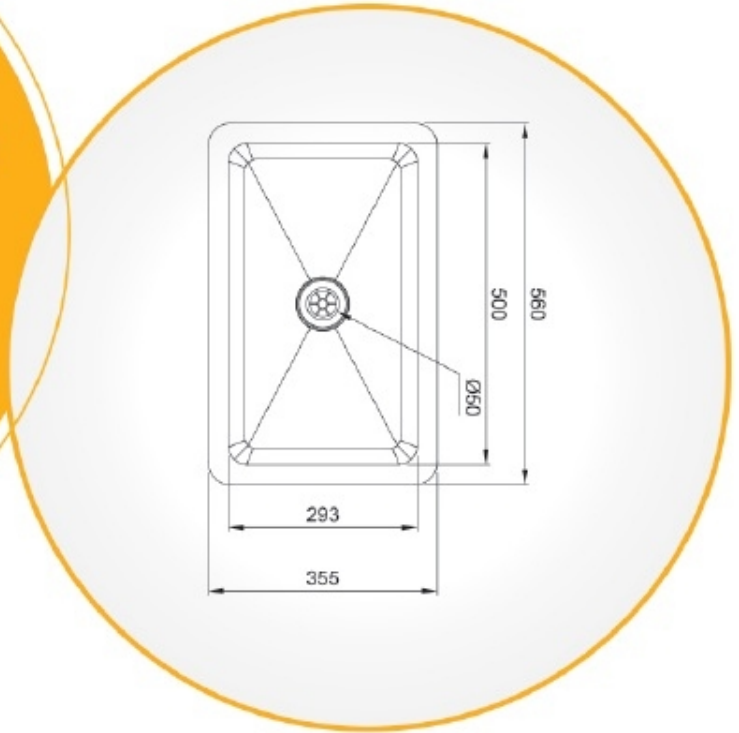

Product Image

Description

Rectangle Sinks

- we offers Sinks which are available in various sizes & are made from highly chemical resistant PP Material with superior surface finish & Black in Colour.
- They are easy to install as well as long lasting.
- Rectangle Sink – Size: 600mm X 450mm X 300mm is specially used for washing areas.

Rectangle Sink

Size
560mm(L) x 355mm (W) x 245mm (D)

Sink, Medium, Polypropylene Plastic Black for Pharma & Lab
101191

Catalog No.

Disclaimer

The Products details given on this page are indicative in nature and JAPSON reserves the right to change them without prior notice. Buyer is also requested to re-check the specifications and other features of product at the time of order as product development is a continuous process and minor modifications may be made to design based on latest availability, process and design.