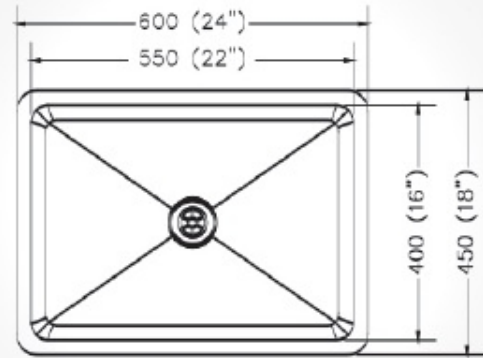

## Product Image

---

## Description

### Rectangle Sinks

- we offers Sinks which are available in various sizes & are made from highly chemical resistant PP Material with superior surface finish & Black in Colour.
- They are easy to install as well as long lasting.
- Rectangle Sink – Size: 600mm X 450mm X 300mm is specially used for washing areas.

Rectangle Sink
Size
600mm(L) x 450mm (W) x 300mm (D)

Sink, Large, Polypropylene Plastic Black for Pharma & Lab

**Catalog No.** 101190