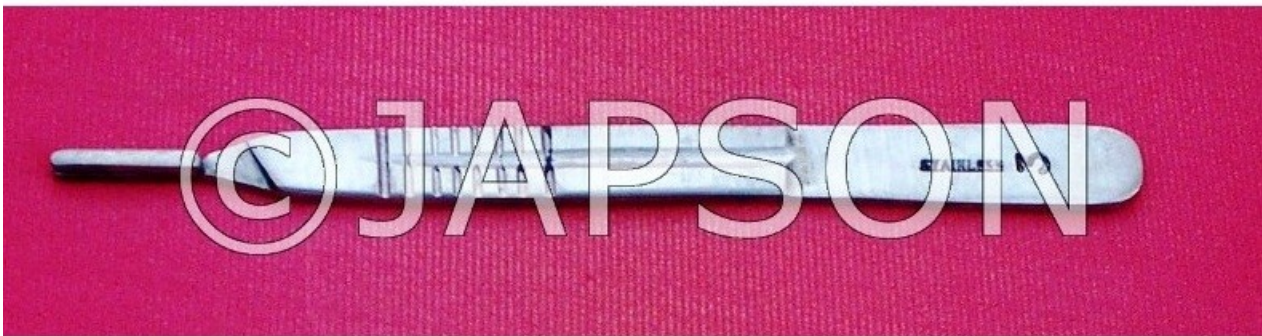

Product Image

Description

Stainless steel handles slotted to accept standard blades.

No. 3, to accept blades from number 10 to 15.

No. 4, to accept blades from number 20 to 25.

Catalog No.	Particulars
JB15110	Scalpel Handles, Stainless Steel