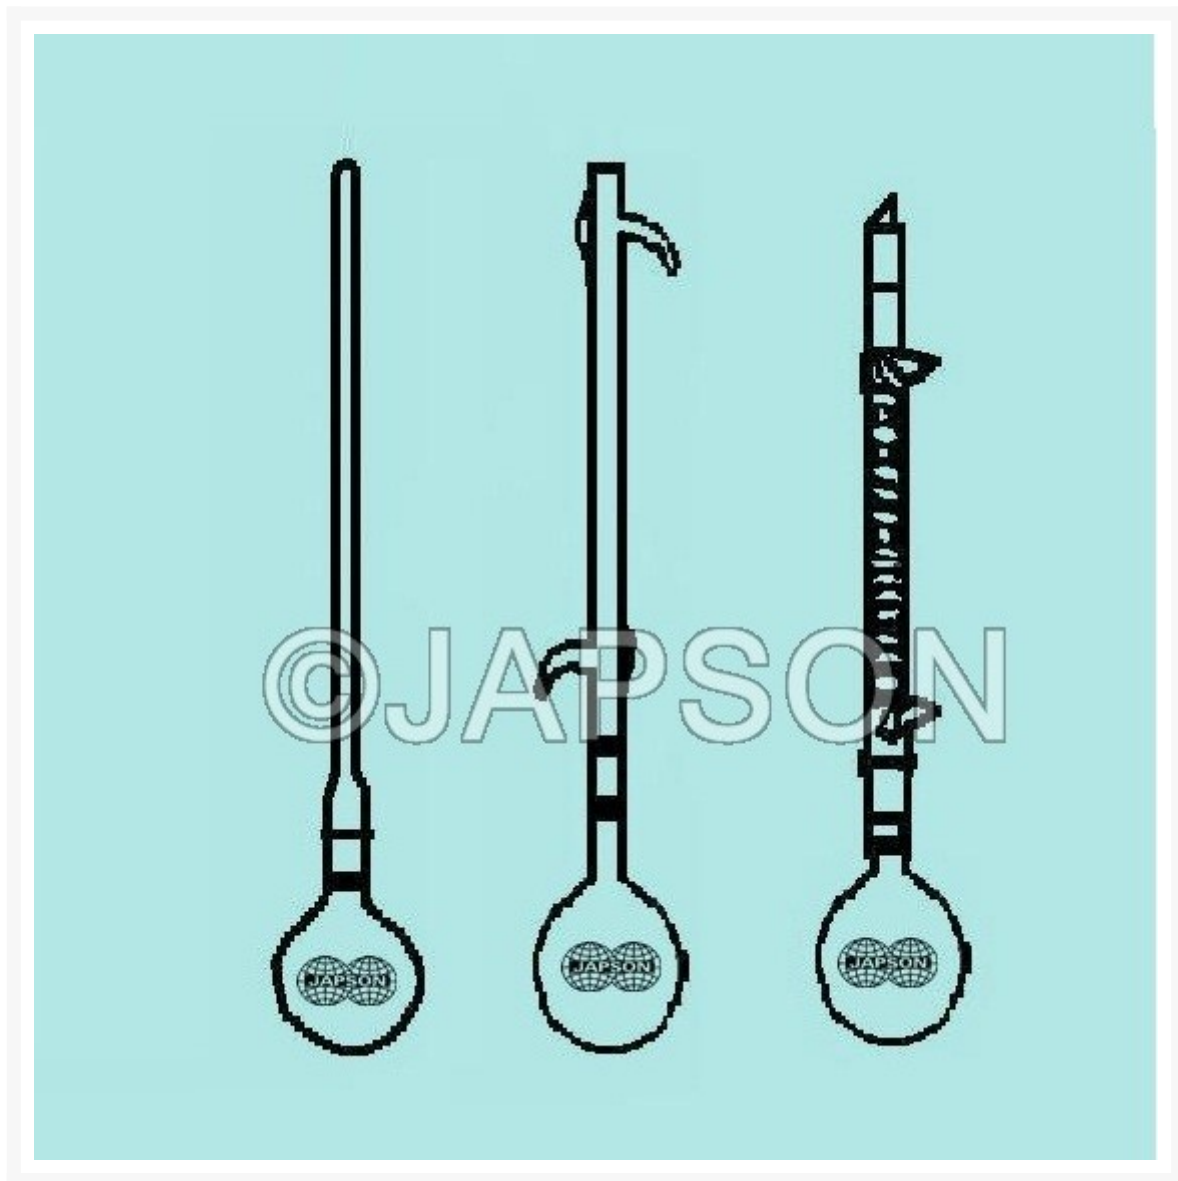

Product Image

Description

A type Consisting of round bottom flask and air condenser.

B type Consisting of round bottom flask and liebig condenser.

C type Consisting of round bottom flask and reversible coil condenser.

A type: Consisting of round bottom flask and air condenser.

Catalog No.	Flask Capacity (ml)	Condenser Effective Length (mm)
JG18201	100	500
JG18202	250	750
JG18203	500	1000

B type: Consisting of round bottom flask and leibig condenser.

Catalog No.	Flask Capacity (ml)	Condenser Effective Length (mm)
JG18301	100	300
JG18302	250	400
JG18303	500	500

C type: Consisting of round bottom flask and reversible coil condenser.

Catalog No.	Flask Capacity (ml)
JG18401	1000