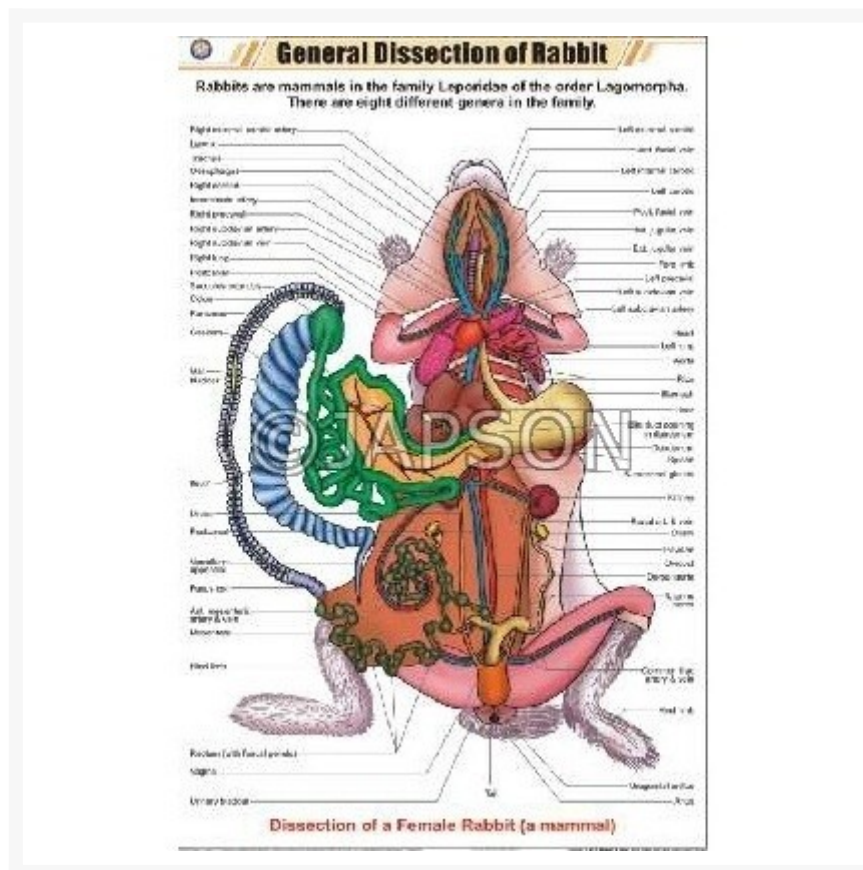

Product Image

Description

Standard Size: 58x90cms

Language: English

Laminated Paper Charts with Plastic Rollers. These Charts have technically accurate and detailed description in vivid colours.

Note: Based on minimum order quantity conditions, Charts can be customized to your requirements in terms of CONTENT, LANGUAGE, SIZE, etc. Please write back to us for discussion.

A. Charts, Skeleton of a Rabbit

B. Charts, General Dissection of Rabbit

Disclaimer

The Products details given on this page are indicative in nature and JAPSON reserves the right to change them without prior notice. Buyer is also requested to re-check the specifications and other features of product at the time of order as product development is a continuous process and minor modifications may be made to design based on latest availability, process and design.