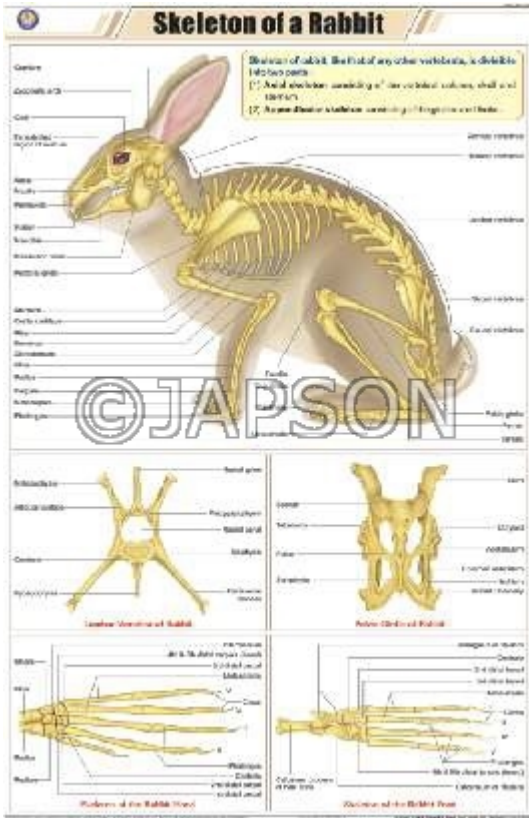

Product Image

Description

Standard Size: 58x90cms

Language: English

Laminated Paper Charts with Plastic Rollers. These Charts have technically accurate and detailed description in vivid colours.

Note: Based on minimum order quantity conditions, Charts can be customized to your requirements in terms of CONTENT, LANGUAGE, SIZE, etc. Please write back to us for discussion.

A. Charts, Skeleton of a Rabbit

B. Charts, General Dissection of Rabbit

Disclaimer

The Products details given on this page are indicative in nature and JAPSON reserves the right to change them without prior notice. Buyer is also requested to re-check the specifications and other features of product at the time of order as product development is a continuous process and minor modifications may be made to design based on latest availability, process and design.