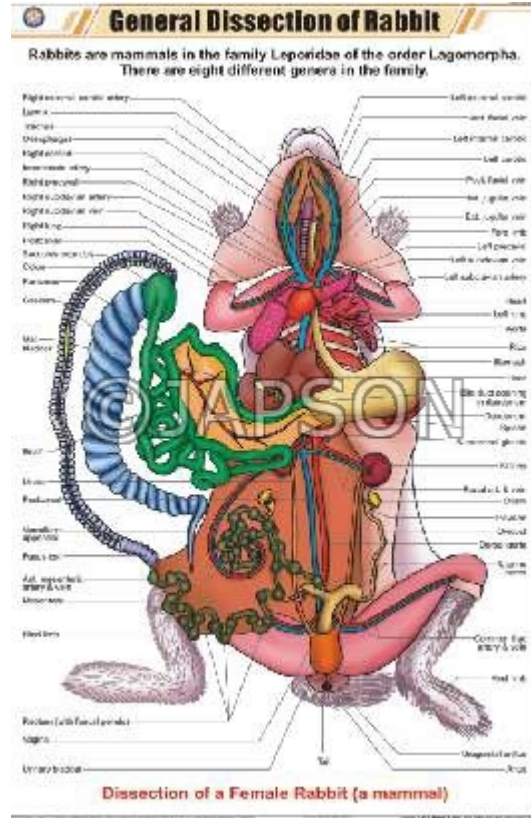

Product Image

Description

Standard Size: 58x90cms

Language: English

Laminated Paper Charts with Plastic Rollers. These Charts have technically accurate and detailed description in vivid colours.

Note: Based on minimum order quantity conditions, Charts can be customized to your requirements in terms of CONTENT, LANGUAGE, SIZE, etc. Please write back to us for discussion.

A. Charts, Skeleton of a Rabbit

B. Charts, General Dissection of Rabbit

Disclaimer

The Products details given on this page are indicative in nature and JAPSON reserves the right to change them without prior notice. Buyer is also requested to re-check the specifications and other features of product at the time of order as product development is a continuous process and minor modifications may be made to design based on latest availability, process and design.