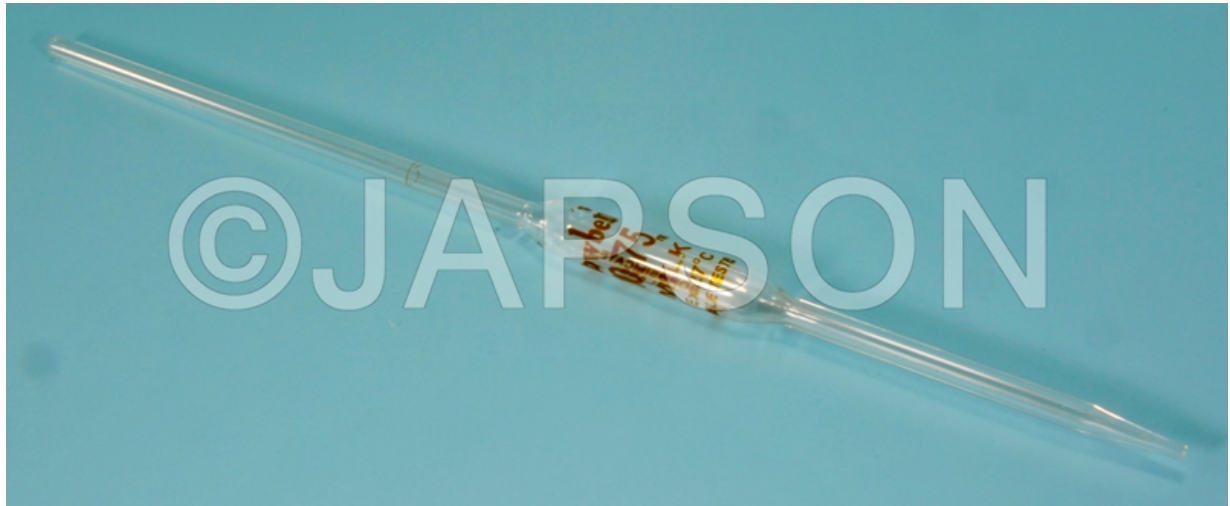

Address:
JAMBU PERSHAD & SONS
6275/22 Nicholson Road,
Ambala Cantt, Haryana,
INDIA
Pin: 133001

Email:
sales@japson.com
japsonambala@yahoo.com

Website:
www.japson.com
Phone:
+91-171-4006897

Pipette, Dairy

Product Image

Description

Material:-Borosilicate Glass

Catalog No.	Particulars
JG27601	Milk Testing (Gerber), 10.75ml, Class B
JG27602	Milk Testing (Gerber), 10.75, Class A
JG27603	Acid Pipette, 10ml with 2 safety bulbs