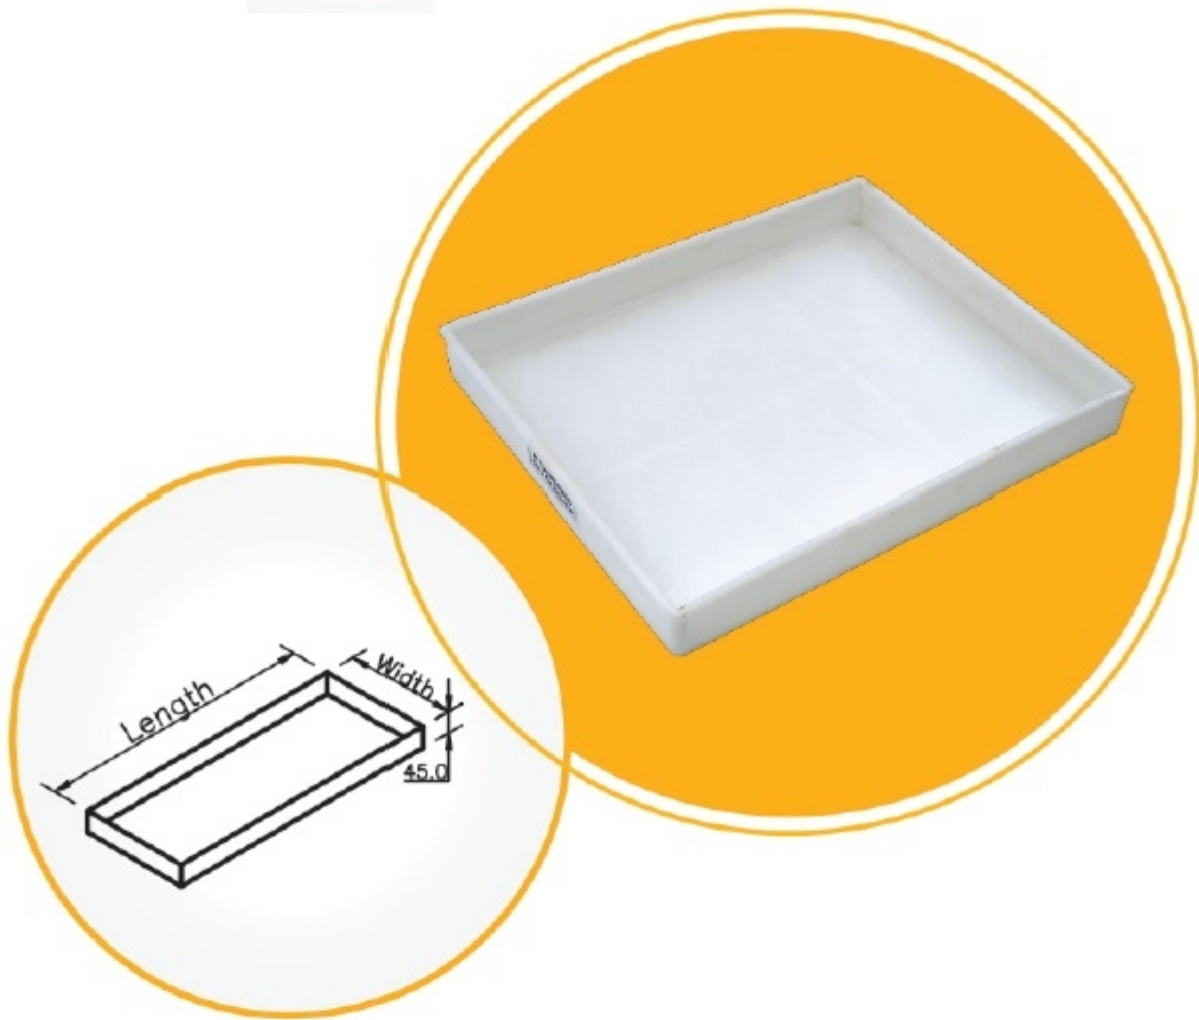

## Product Image

---

## Description

---

We offers 100% moulded Polypropylene Trays which are made from highly chemical resistant PP material which are available in various sizes and are used in various applications such as Fume Hood, Reagent Rack and Chemical Storage Unit.