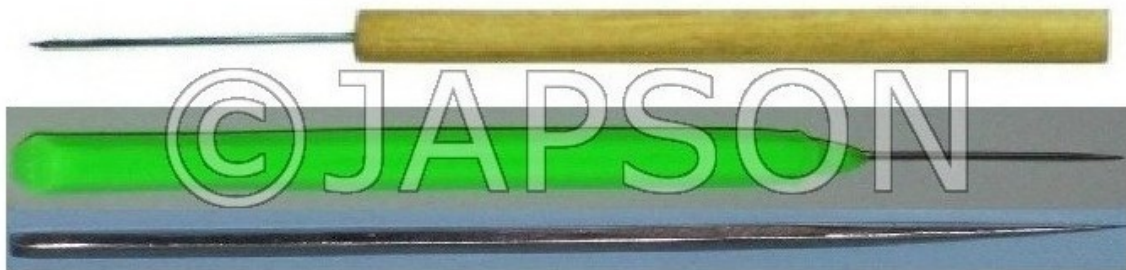

Product Image

Description

Steel, sharp pointed needle. Size between 110-125mm.

Catalog No.	Particulars
JB15190	Hardwood Handle, Straight Needle
JB15191	Hardwood Handle, Bent Needle
JB15192	Plastic Handle, Straight Needle
JB15193	Plastic Handle, Bent Needle
JB15194	Steel, Straight Needle
JB15195	Steel, Bent Needle
JB15196	Arrow Head Needle