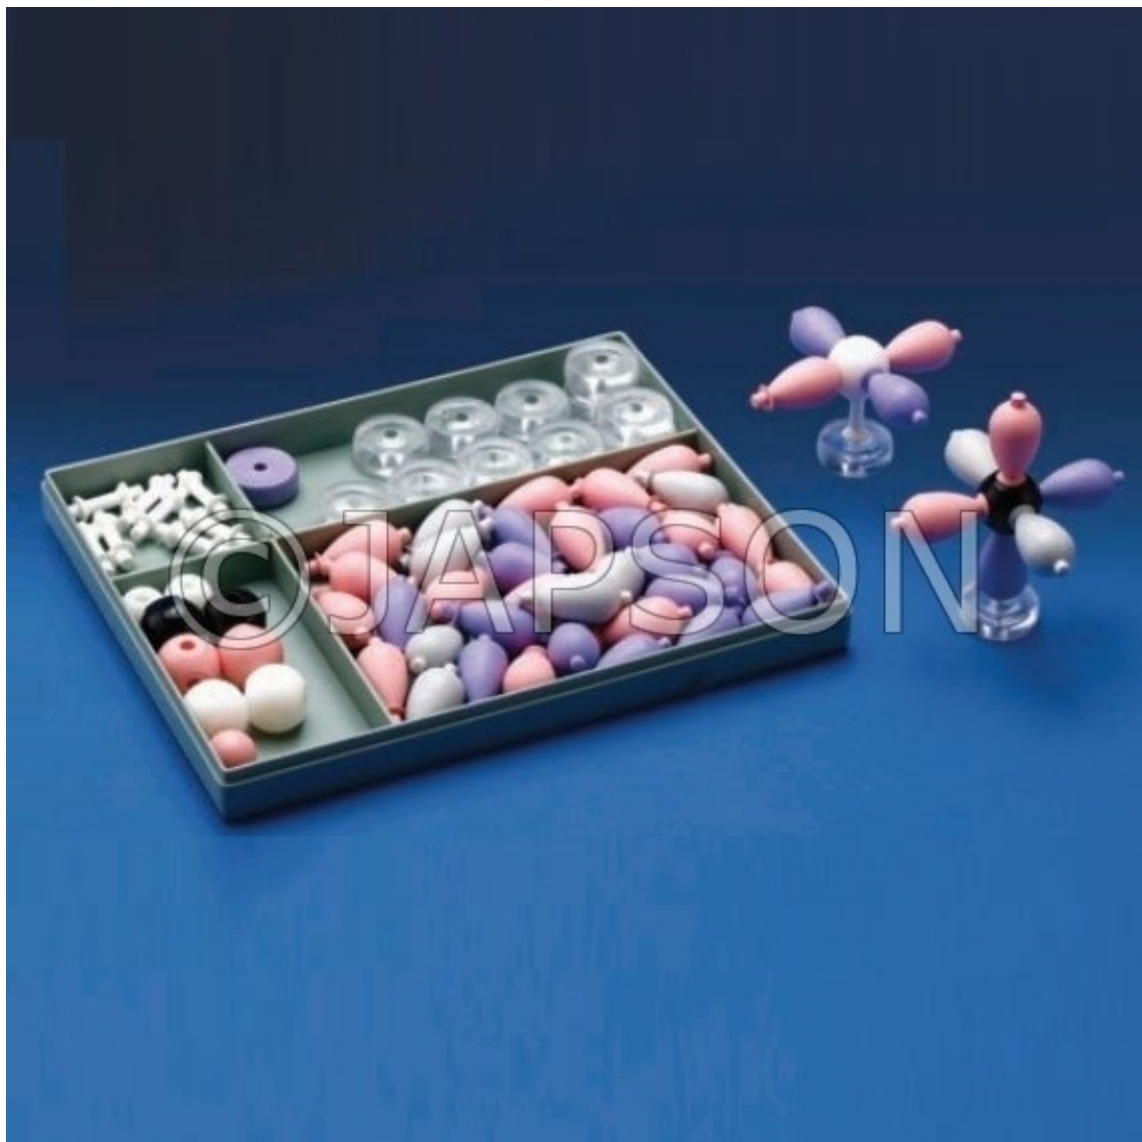

Product Image

Description

Material : PS/PE

This set contains enough individual parts to build 14 distinct models.

1s Unhybridised (1)

2s Unhybridised (1)

2p Unhybridised (3)

3d Unhybridised (5)

2s plus three 2p orbitals Unhybridised (1)

sp , sp² , sp³ Hybridised (3)

Pink and Purple colored pear shaped lobes represent the two wave phase (+ve and -ve) of the p and d atomic orbitals. White sphere represents the atomic nuclei. Each model comes with its own transparent base for display.