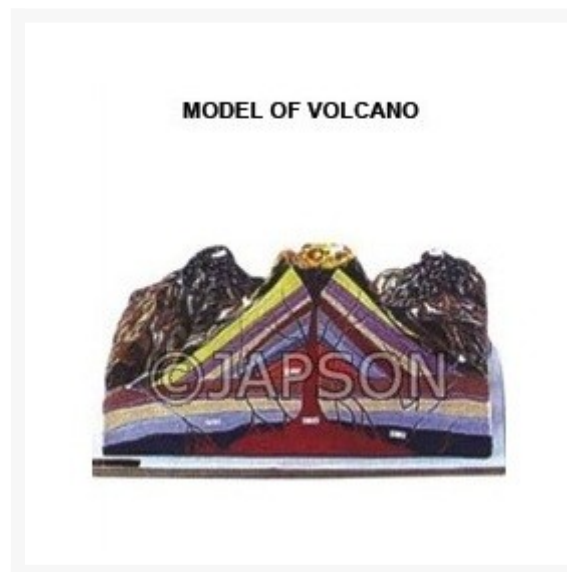

Product Image

Description

This is an imported high quality model of Volcano showing a Volcano cut into half thus exposing its internal structure in great detail.

Catalog No.

JE10320

Particulars

Model of Volcano