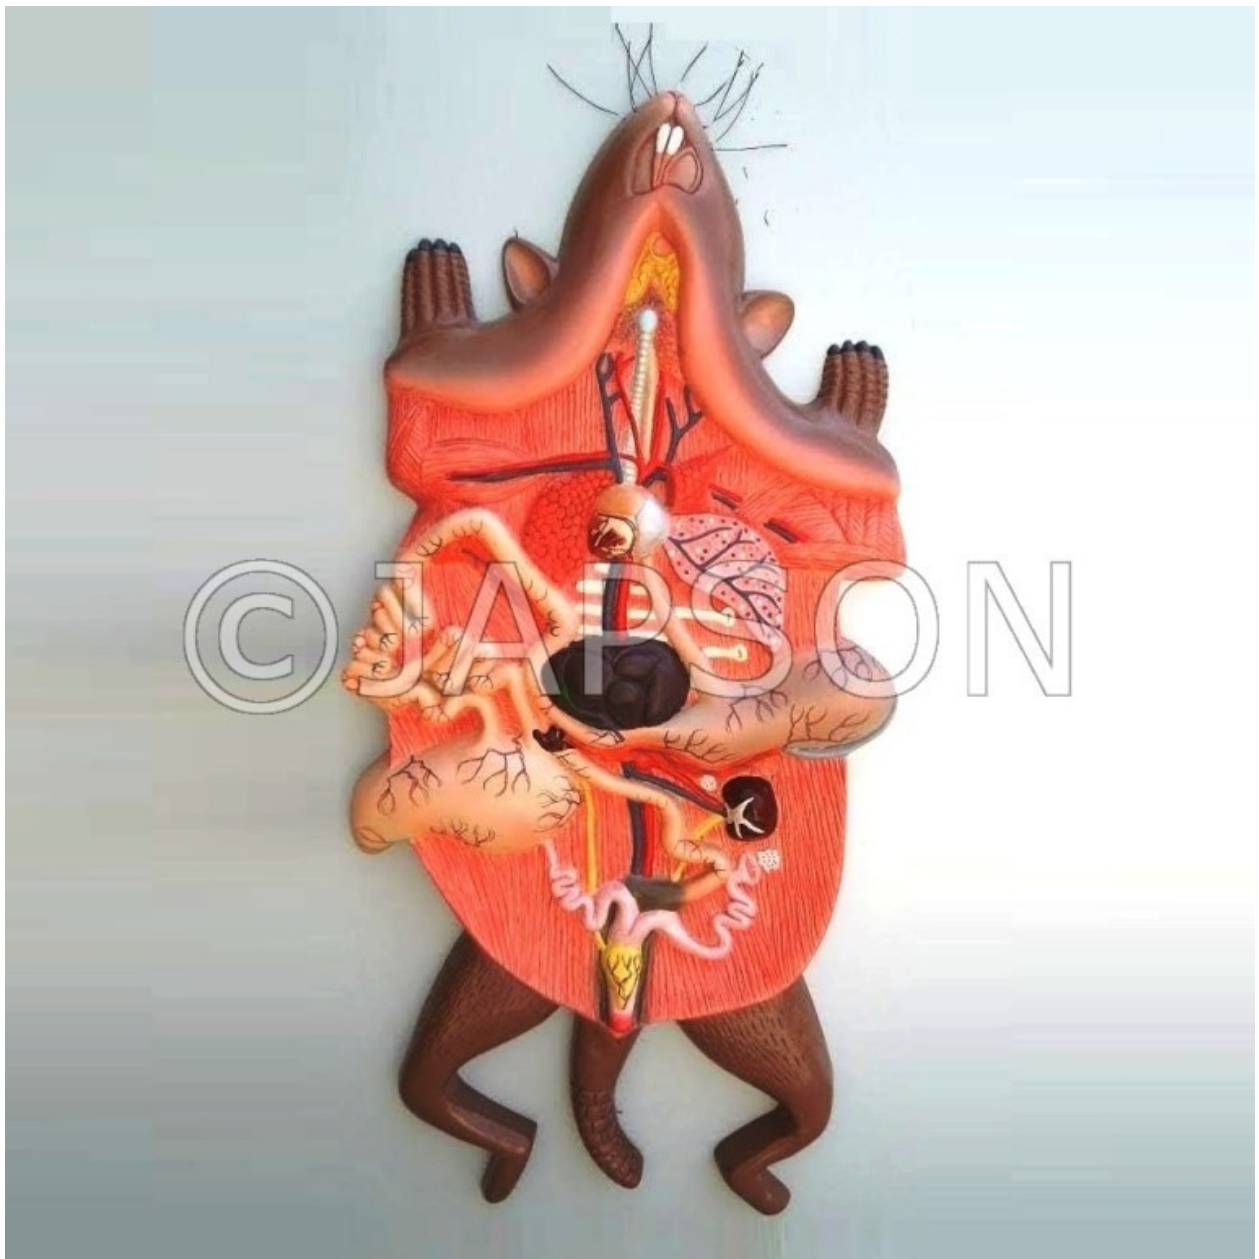

Product Image

Description

Showing all the general structure of a dissected rat. The model is mounted on a base with numbered Key Card.

Size: 18x9.5 inches.

-

Model, Rat Dissection

Catalog No. 100606

Disclaimer