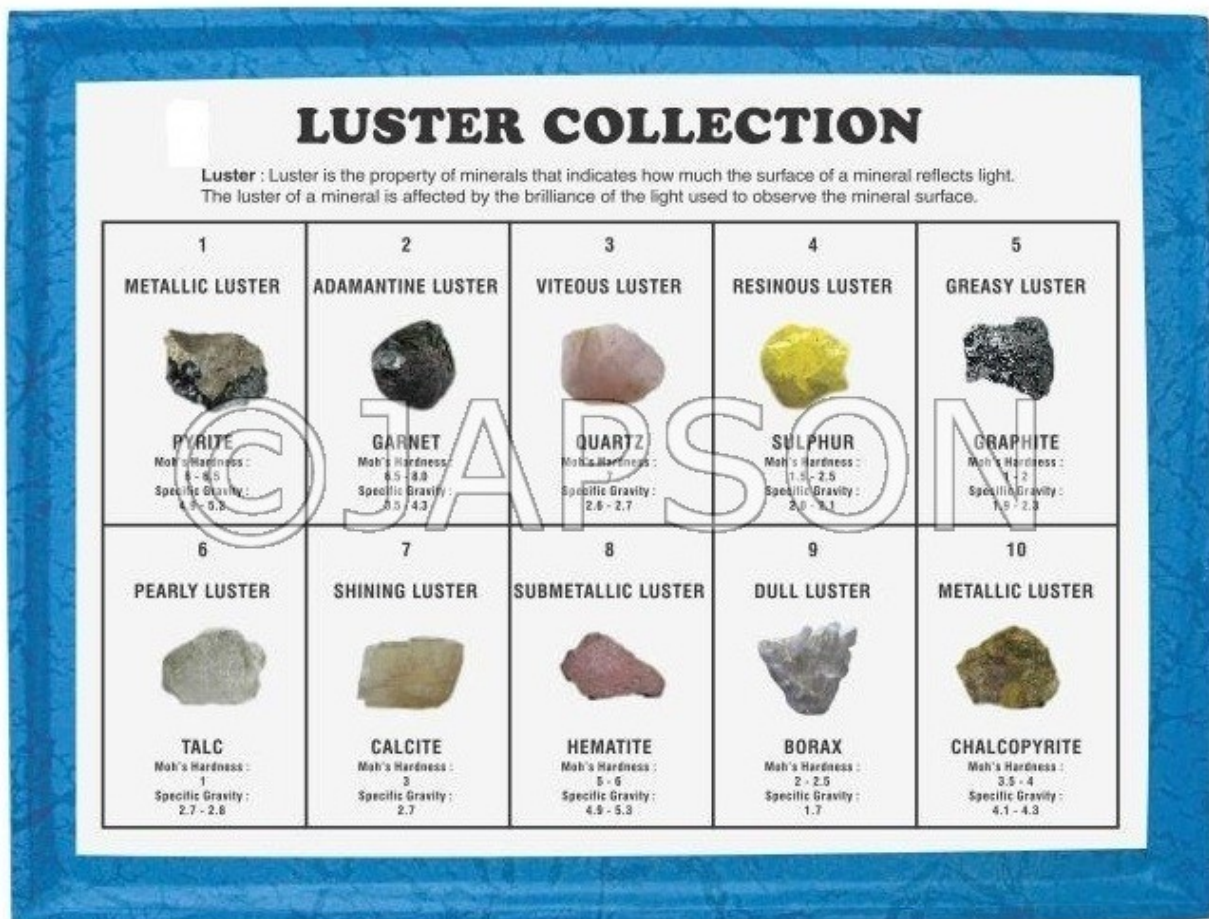

# Luster Collection, Set of 10

## Description

---

Luster is the property of minerals that indicates how much the surface of a mineral reflects light. The luster of a mineral is affected by the brilliance of the light used to observe the mineral surface. This collection contains 10 Minerals having Property of Metallic, Adamantine, Vitreous, Resinous, Greasy, Pearly, Shining, Sub metallic, Dull & Metallic Luster.