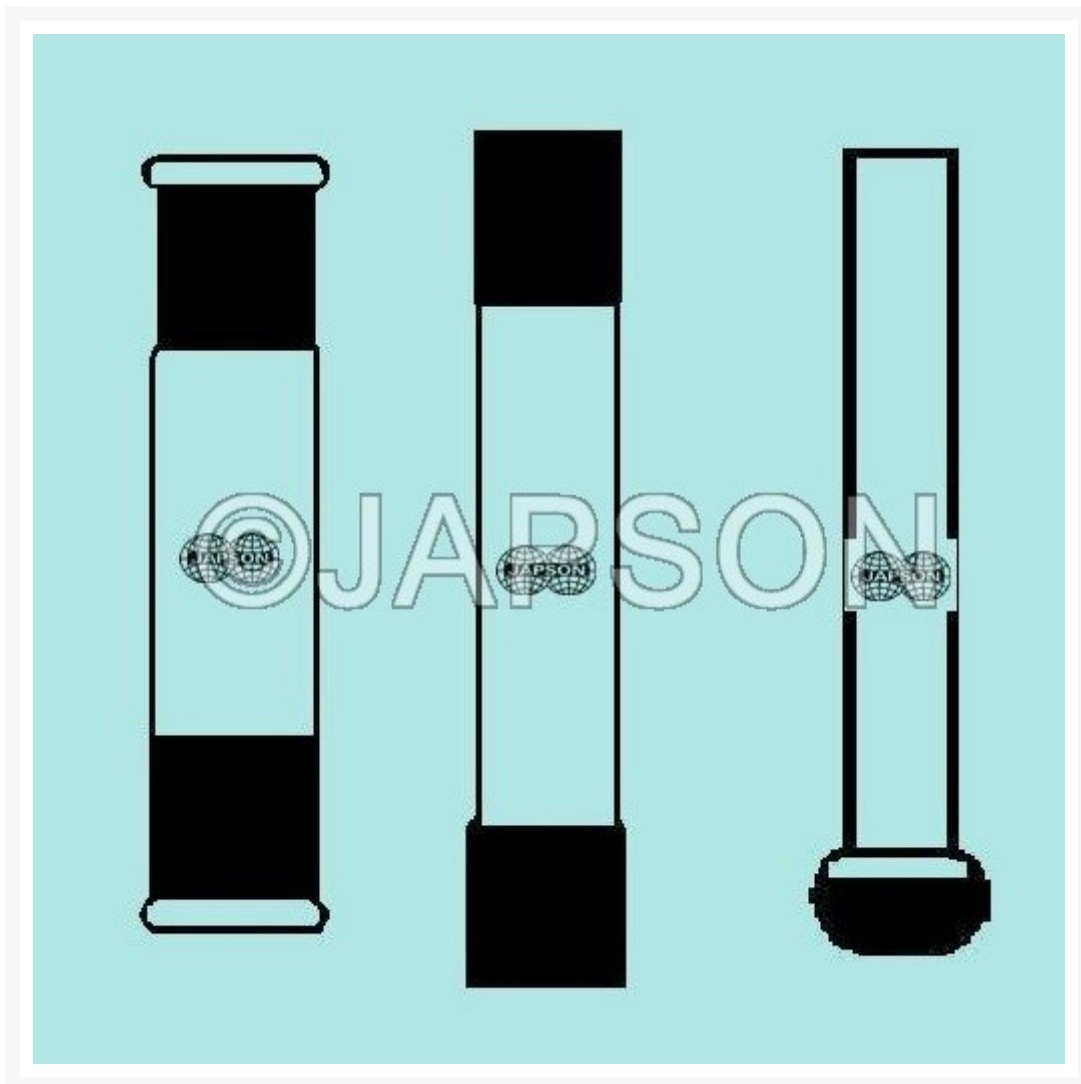

Product Image

Description

Custom cone and sockets are available on demand. Please specify at the time of quotation/order.

Catalog No.	Types
JG22601	Sockets Plain Double
JG22602	Cones Plain End Double
JG22603	Spherical Joints Ball and Cup