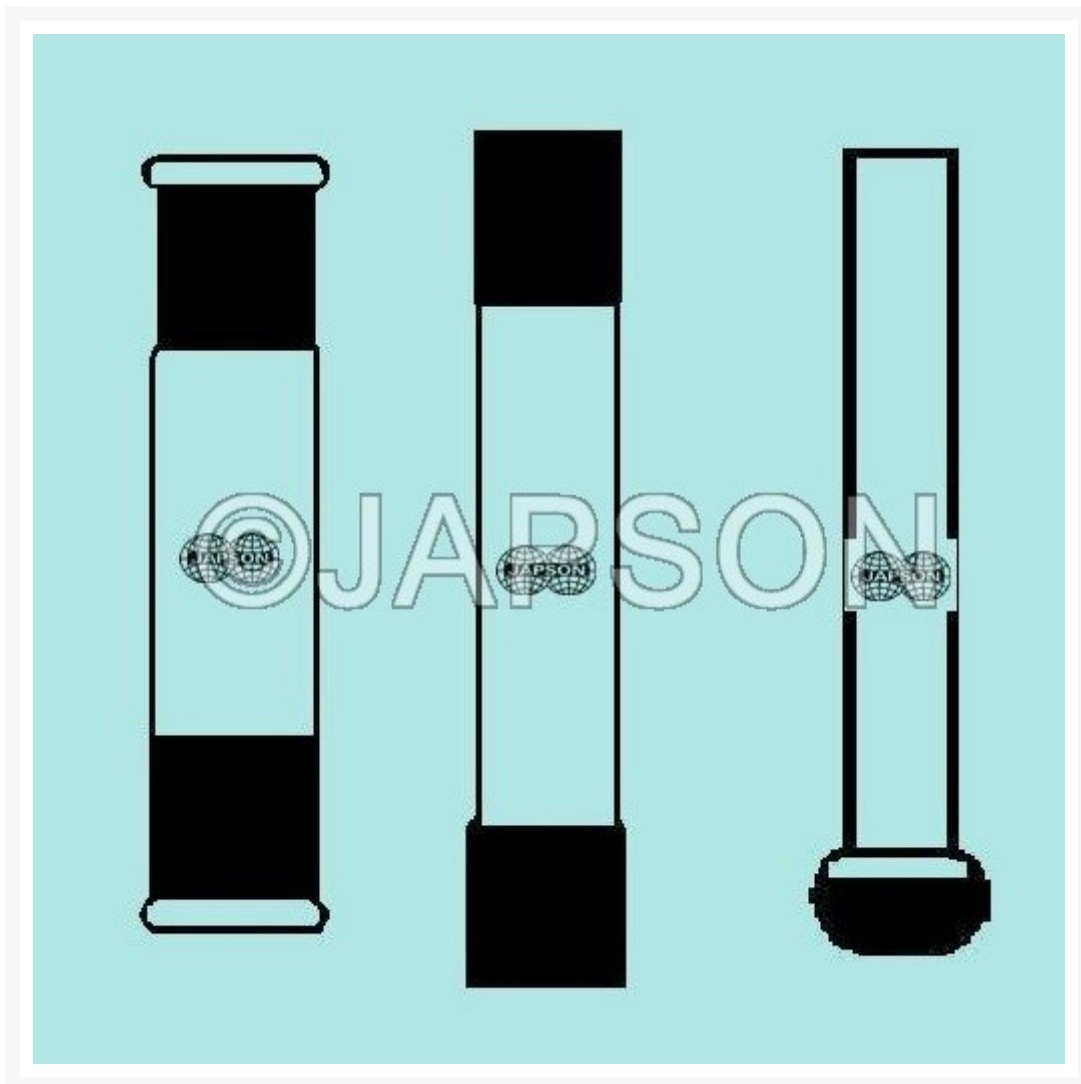

Address:
JAMBU PERSHAD & SONS
6275/22 Nicholson Road,
Ambala Cantt, Haryana,
INDIA
Pin: 133001

Email:
sales@japson.com
japsonambala@yahoo.com

Website:
www.japson.com
Phone:
+91-171-4006897

Interchangeable Joints

Product Image

Description

Custom cone and sockets are available on demand. Please specify at the time of quotation/order.