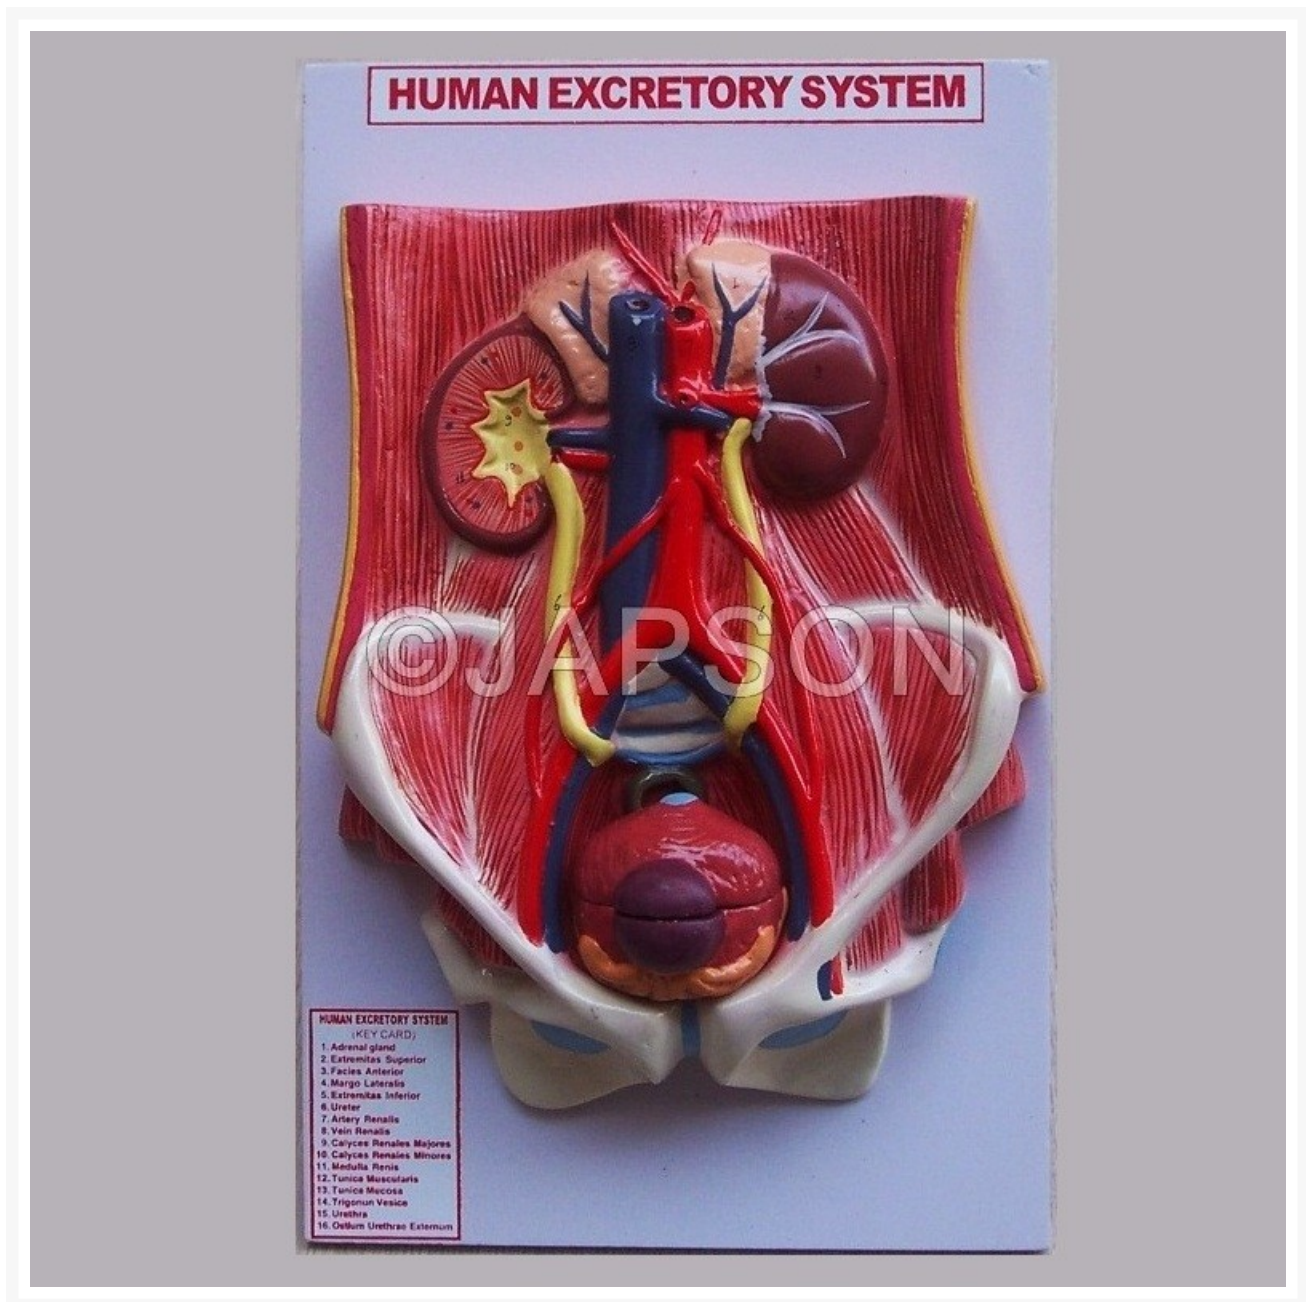

# Human Urinary System (Deluxe)

## Product Image

## Description

---

Both male and female models are the most detailed and most versatile model of the urinary system that we offer, It features interchangeable life size male and female genitalia to illustrate the differences in the system. The female insert consists of a two parts Bladder, Uterus and Ovaries: The male insert features a two parts Bladder and prostate. The kidneys vasculature, A section of ribs, Vertebrae and portion of the pelvic bones along with muscles of the posterior abdominal wall, are visible in the deep dissection of the lower abdomen;The adrenal glands and rectum are also shown. The six part model is mounted on a base with numbered key cards.