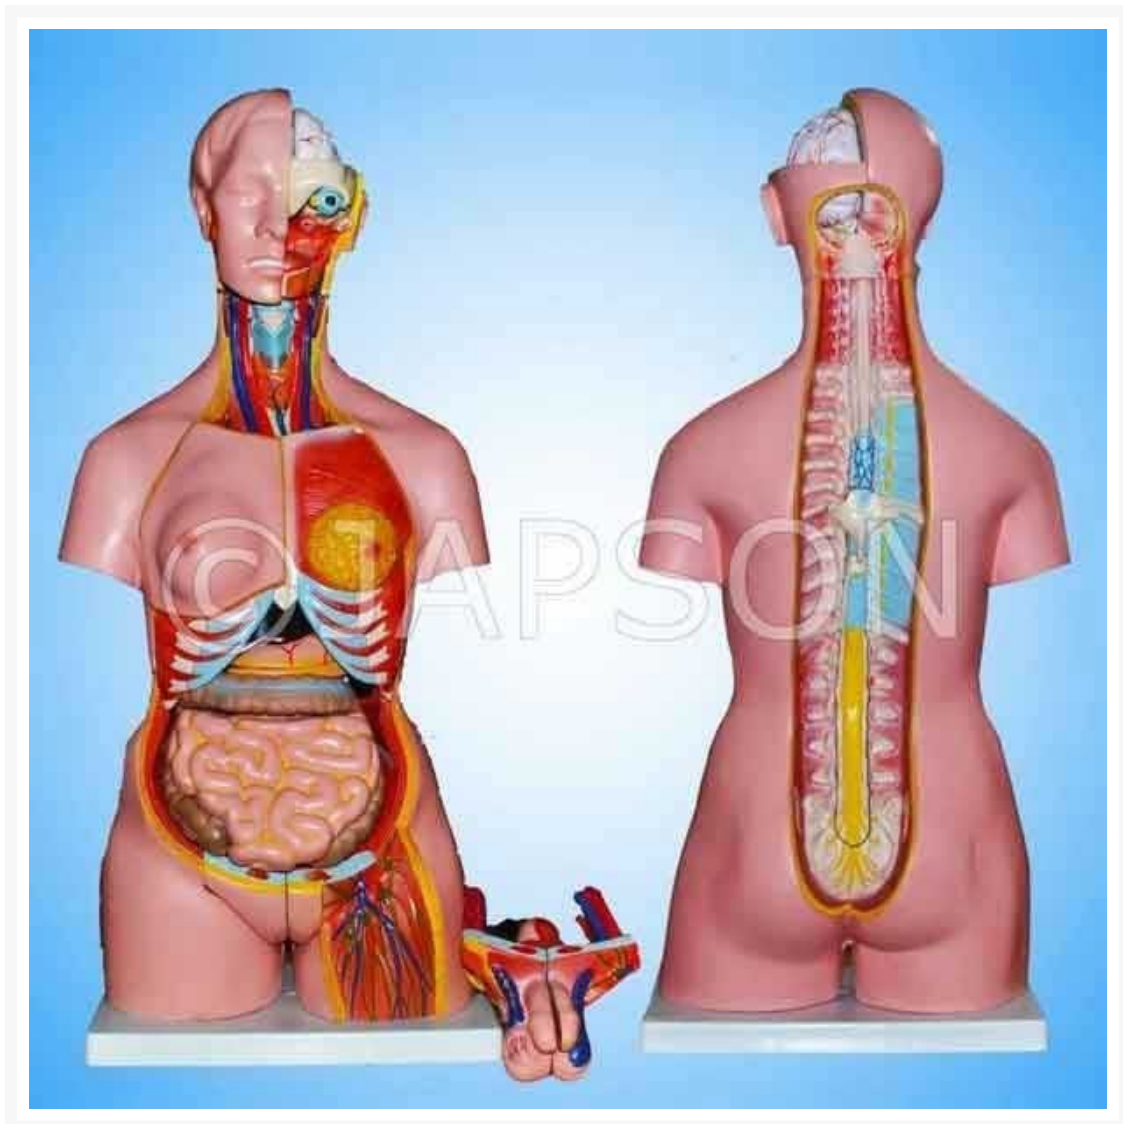

# Human Torso with Interchangeable Sex Organs, Muscles and Open Back, 23 Parts

## Description

---

This model is without rib cage. 23 parts like removable head, heart, stomach, intestines, etc. Sex organs are present for both male and female. It also shows the complete vertebral column, spinal cord and its meninges and nerves after opening a part of neck and back. Appropriately coloured, nicely finished and numbered with key card.

### **Catalog No.    Particulars**

JB10025	Human Torso with Interchangeable Sex Organs, Muscles and Open Back, 23 Parts
---------	--

Custom-made anatomical models available for bulk quantity.