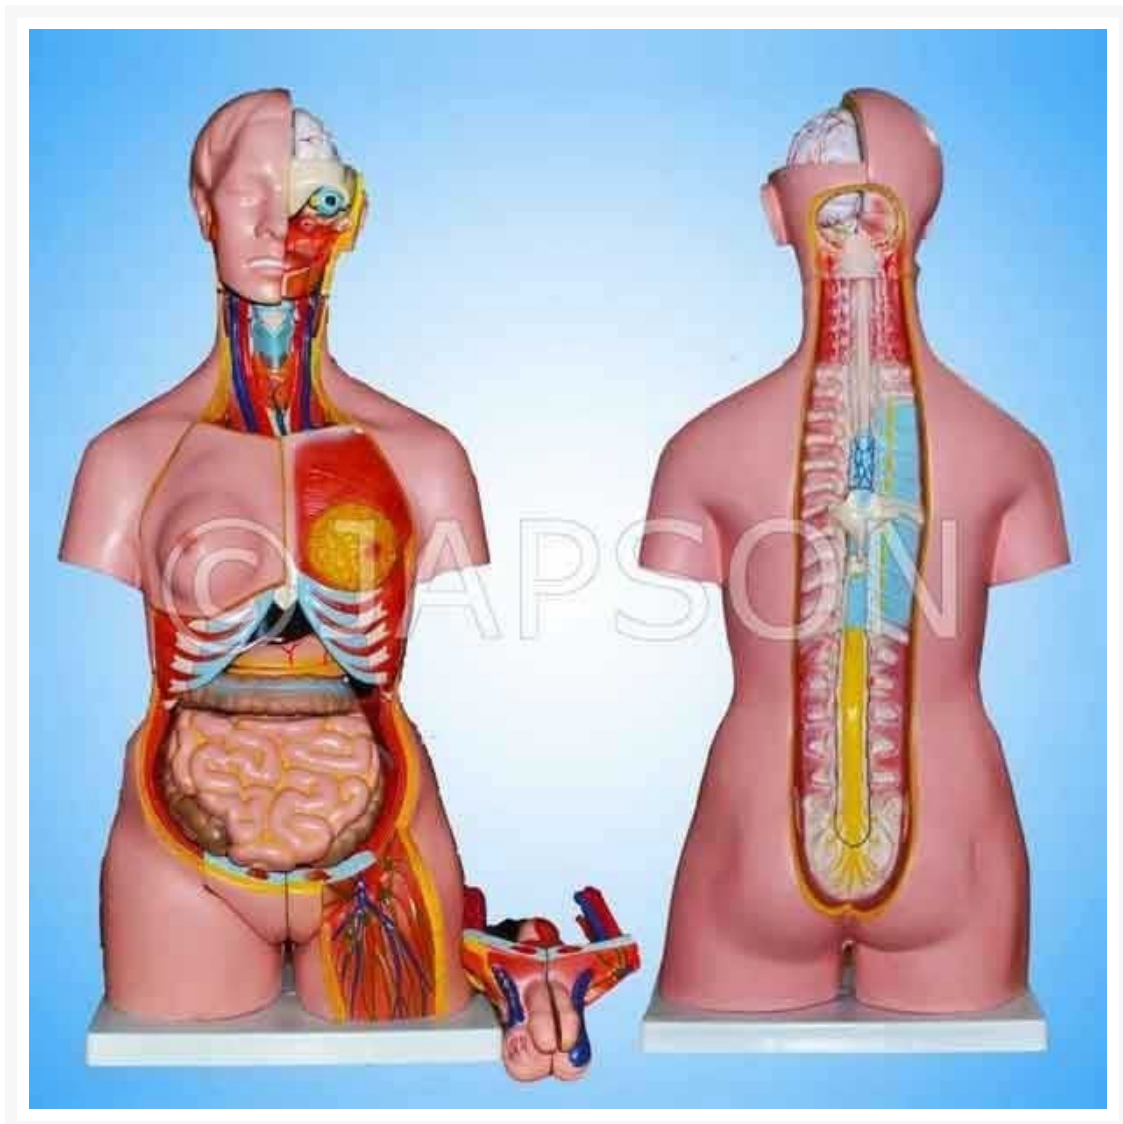

Address:
JAMBU PERSHAD & SONS
6275/22 Nicholson Road,
Ambala Cantt, Haryana,
INDIA
Pin: 133001

Email:
sales@japson.com
japsonambala@yahoo.com

Website:
www.japson.com
Phone:
+91-171-4006897

Human Torso with Interchangeable Sex Organs, Muscles and Open Back, 23 Parts

Product Image

Description

This model is without rib cage. 23 parts like removable head, heart, stomach, intestines, etc. Sex organs are present for both male and female. It also shows the complete vertebral column, spinal cord and its meninges and nerves after opening a part of neck and back. Appropriately coloured, nicely finished and numbered with key card.

Catalog No. Particulars

JB10025	Human Torso with Interchangeable Sex Organs, Muscles and Open Back, 23 Parts
---------	--

Custom-made anatomical models available for bulk quantity.

Disclaimer

The Products details given on this page are indicative in nature and JAPSON reserves the right to change them without prior notice. Buyer is also requested to re-check the specifications and other features of product at the time of order as product development is a continuous process and minor modifications may be made to design based on latest availability, process and design.