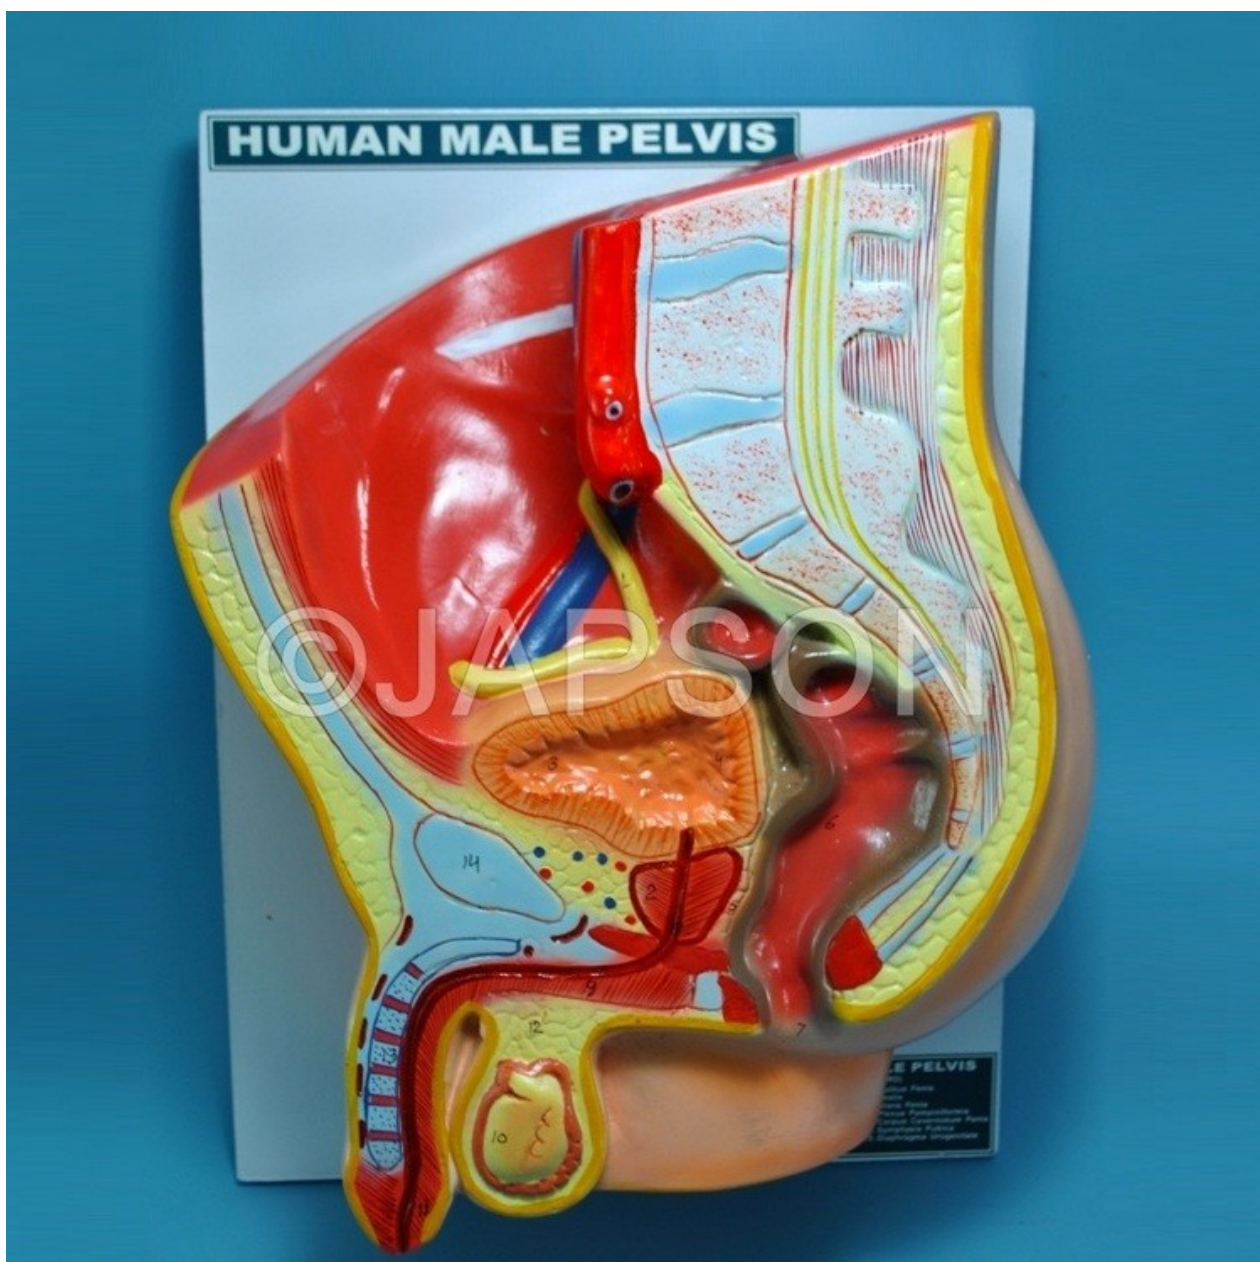

Product Image

Description

This model is not dissectible. Male pelvis showing internal and external reproductive organs and other vital organs of the pelvic area. Mounted on a base, appropriately coloured and numbered with key card.

| Catalog No. | Particulars |
|--------------------|--------------------|
| JB100310 | Human Pelvis, Male |

Custom-made anatomical models available for bulk quantities.

Disclaimer

The Products details given on this page are indicative in nature and JAPSON reserves the right to change them without prior notice. Buyer is also requested to re-check the specifications and other features of product at the time of order as product development is a continuous process and minor modifications may be made to design based on latest availability, process and design.