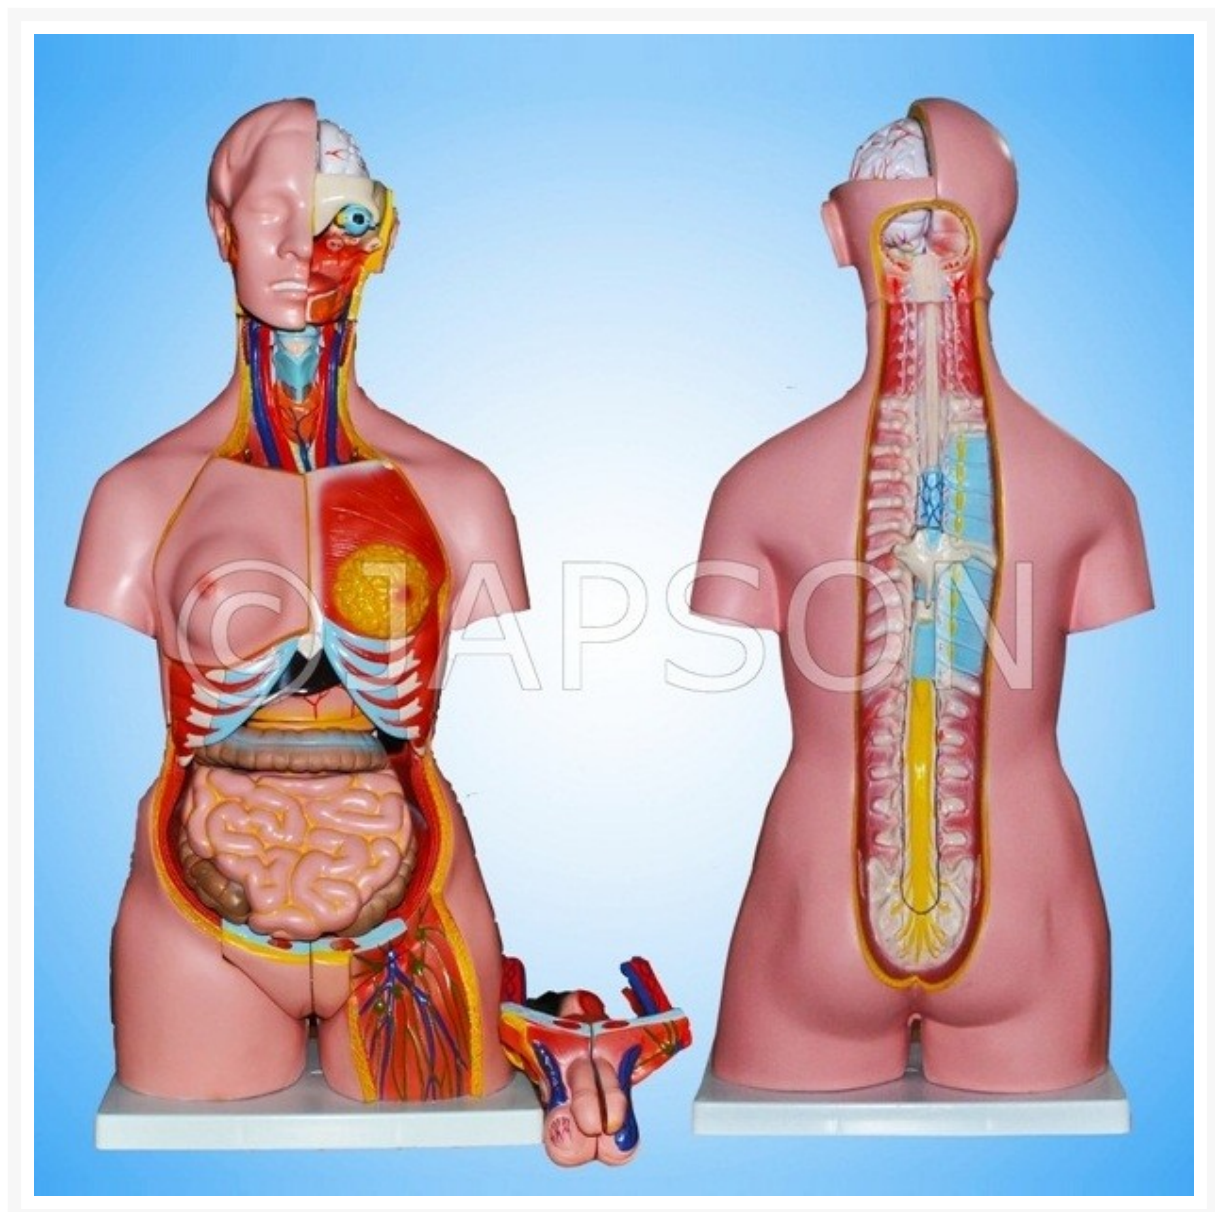

Address:
JAMBU PERSHAD & SONS
6275/22 Nicholson Road,
Ambala Cantt, Haryana,
INDIA
Pin: 133001

Email:
sales@japson.com
japsonambala@yahoo.com

Website:
www.japson.com
Phone:
+91-171-4006897

Human Model - Torso, 24 Parts, Bisexual, Open Back

Product Image

Description

This model is without rib cage. 24 parts like removable head, heart, stomach, intestines, etc. Sex organs are present for both male and female. It also shows the complete vertebral column, spinal cord and its mening and nerves after opening a part of neck and back. Appropriately coloured, nicely finished and numbered with key card.

Human Model - Torso, 24 Parts, Bisexual, Open Back

Catalog No. 100443

Custom-made anatomical models available for bulk quantity.

Disclaimer

The Products details given on this page are indicative in nature and JAPSON reserves the right to change them without prior notice. Buyer is also requested to re-check the specifications and other features of product at the time of order as product development is a continuous process and minor modifications may be made to design based on latest availability, process and design.