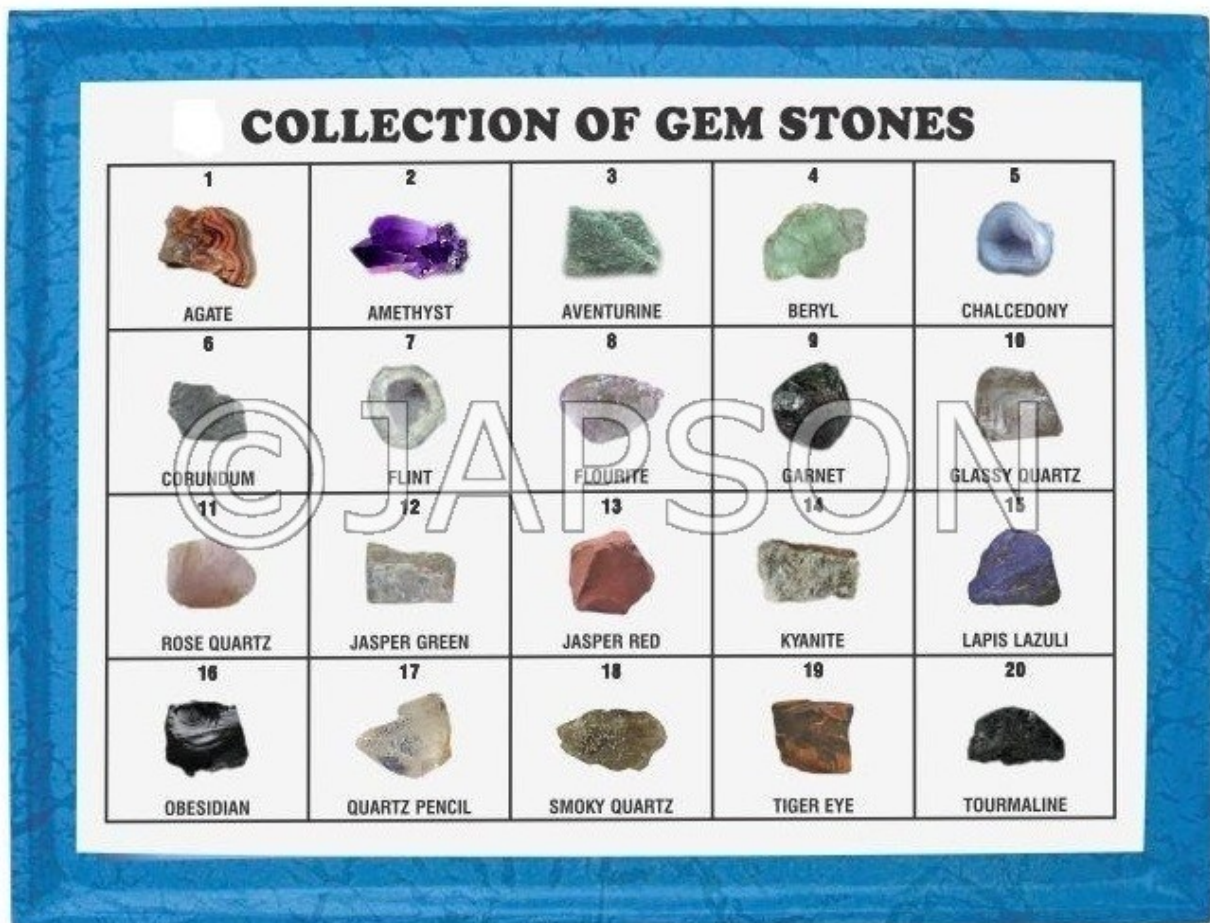

Product Image

Description

This Collection contains 20 Types of Gems Minerals Specimens. The Gems Minerals Specimens include Some of the following Agate, Amethyst, Aventurine, Beryl, Chalcedony, Corundum, Flint, Fluorite, Garnet, Glassy Quartz, Rose Quartz, Jasper Green, Jasper Red, Kyanite, Lapis Lazuli, Obsidian, Quartz Pencil, Smoky Quartz, Tiger Eye & Tourmaline etc.