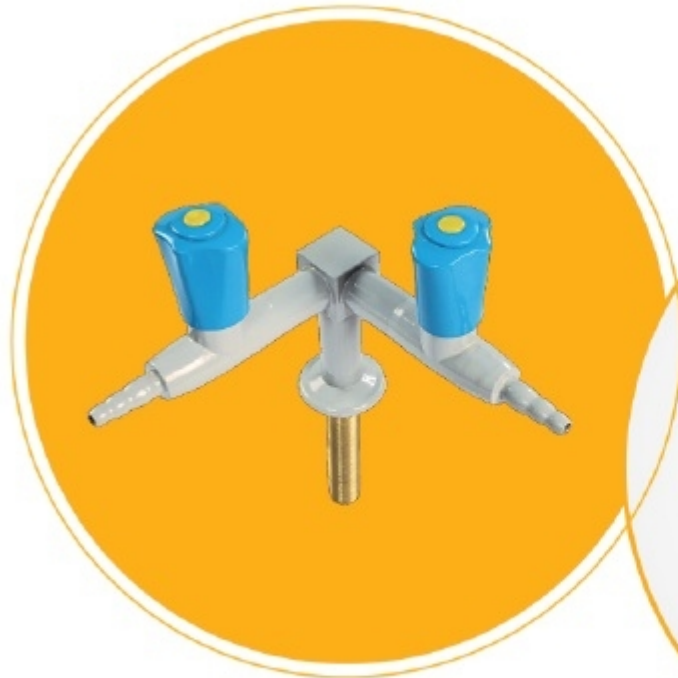

Product Image

Description

2 Way 90' Taps

- Taps are made from high quality Brass Forging Grade as per IS 8737 2007 & Machining grade as per IS : 319 (I) material to avoid porosity & leakage.
- Taps are Powder Coated with Full Glossy Epoxy Fusion Bond & are available in Grey Colour.
- Taps are tested in Pneumatic Test at 250 PSI, in Hydraulic Test at 30 PSI to avoid leakage.
- Life Cycle Test : Upto 5,00,000 Cycles.
- Water Static Pressure Max : 14 Bar

2 Way 90' Tap

Gas Tap, Euro, 2 Way 90°, for Pharma & Lab

Catalog No. 101182

Following tap also available for Water, Air, Nitrogen and Vacuum.

Disclaimer

The Products details given on this page are indicative in nature and JAPSON reserves the right to change them without prior notice. Buyer is also requested to re-check the specifications and other features of product at the time of order as product development is a continuous process and minor modifications may be made to design based on latest availability, process and design.