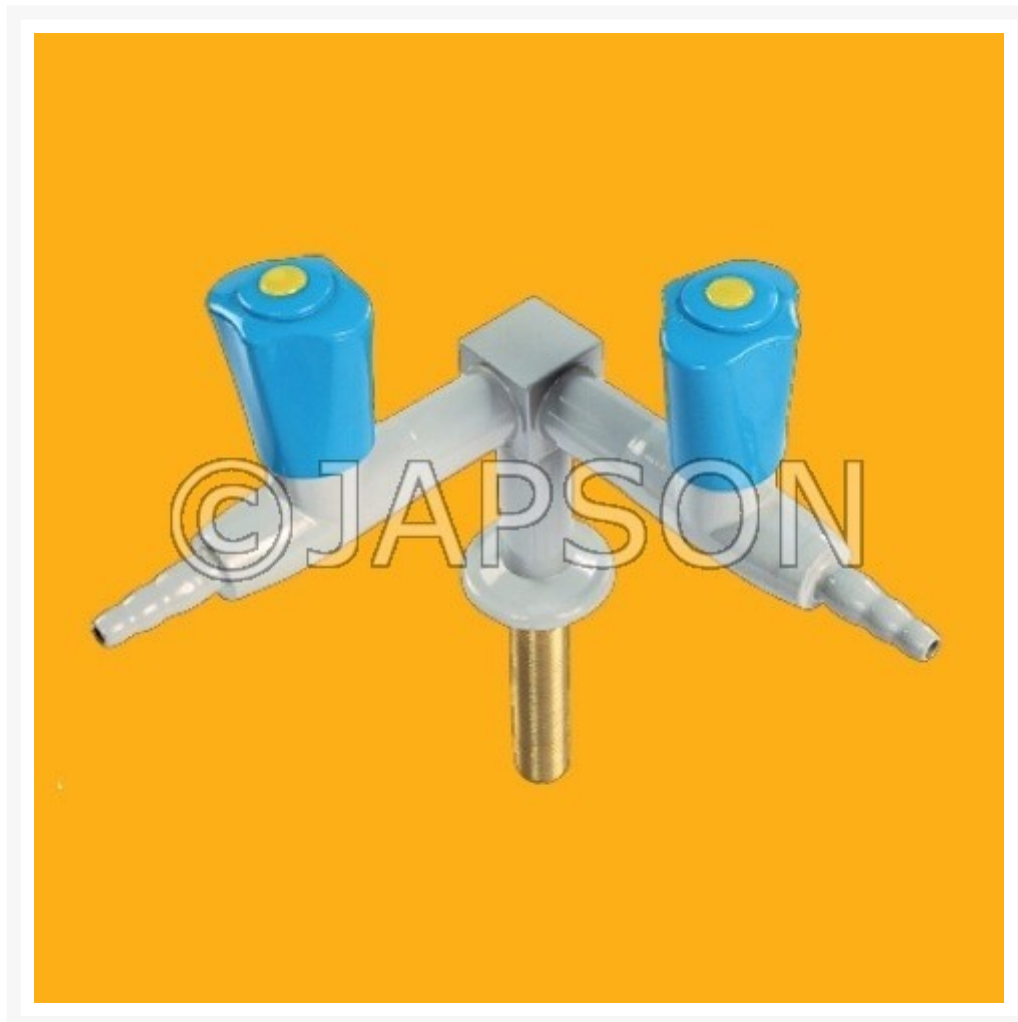

Address:
JAMBU PERSHAD & SONS
6275/22 Nicholson Road,
Ambala Cantt, Haryana,
INDIA
Pin: 133001

Email:
sales@japson.com
japsonambala@yahoo.com

Website:
www.japson.com
Phone:
+91-171-4006897

Gas Tap, Euro, 2 Way 90°, for Pharma & Lab

Product Image

Description

2 Way 90' Taps

- Taps are made from high quality Brass Forging Grade as per IS 8737 2007 & Machining grade as per IS : 319 (I) material to avoid porosity & leakage.
- Taps are Powder Coated with Full Glossy Epoxy Fusion Bond & are available in Grey Colour.
- Taps are tested in Pneumatic Test at 250 PSI, in Hydraulic Test at 30 PSI to avoid leakage.
- Life Cycle Test : Upto 5,00,000 Cycles.
- Water Static Pressure Max : 14 Bar

2 Way 90' Tap

Gas Tap, Euro, 2 Way 90°, for Pharma & Lab

Catalog No. 101182

Following tap also available for Water, Air, Nitrogen and Vacuum.

Disclaimer

The Products details given on this page are indicative in nature and JAPSON reserves the right to change them without prior notice. Buyer is also requested to re-check the specifications and other features of product at the time of order as product development is a continuous process and minor modifications may be made to design based on latest availability, process and design.