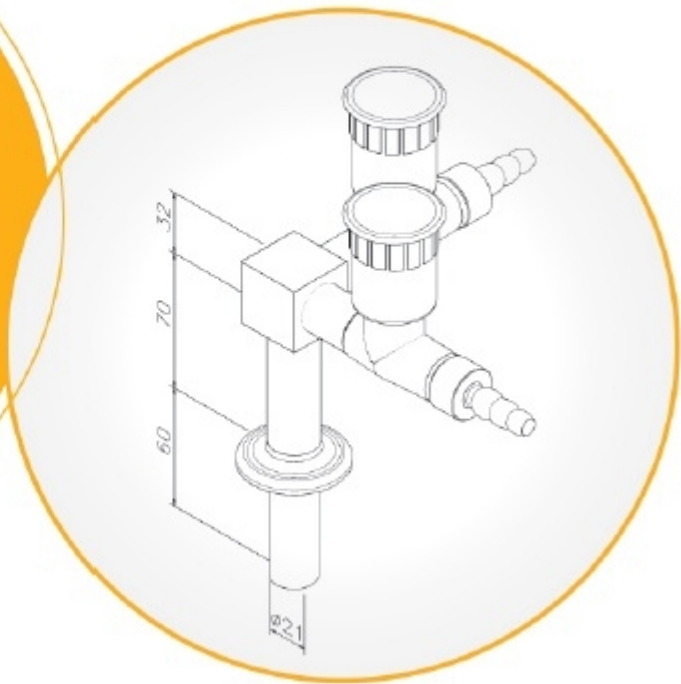

Product Image

Description

2 Way 90' Taps

- Taps are made from high quality Brass Forging Grade as per IS 8737 2007 & Machining grade as per IS : 319 (I) material to avoid porosity & leakage.
- Taps are Powder Coated with Full Glossy Epoxy Fusion Bond & are available in Grey Colour.
- Taps are tested in Pneumatic Test at 250 PSI, in Hydraulic Test at 30 PSI to avoid leakage.
- Life Cycle Test : Upto 5,00,000 Cycles.
- Water Static Pressure Max : 14 Bar

2 Way 90' Tap

Gas Tap, Euro, 2 Way 90°, for Pharma & Lab

Catalog No. 101182

Following tap also available for Water, Air, Nitrogen and Vacuum.

Disclaimer

The Products details given on this page are indicative in nature and JAPSON reserves the right to change them without prior notice. Buyer is also requested to re-check the specifications and other features of product at the time of order as product development is a continuous process and minor modifications may be made to design based on latest availability, process and design.