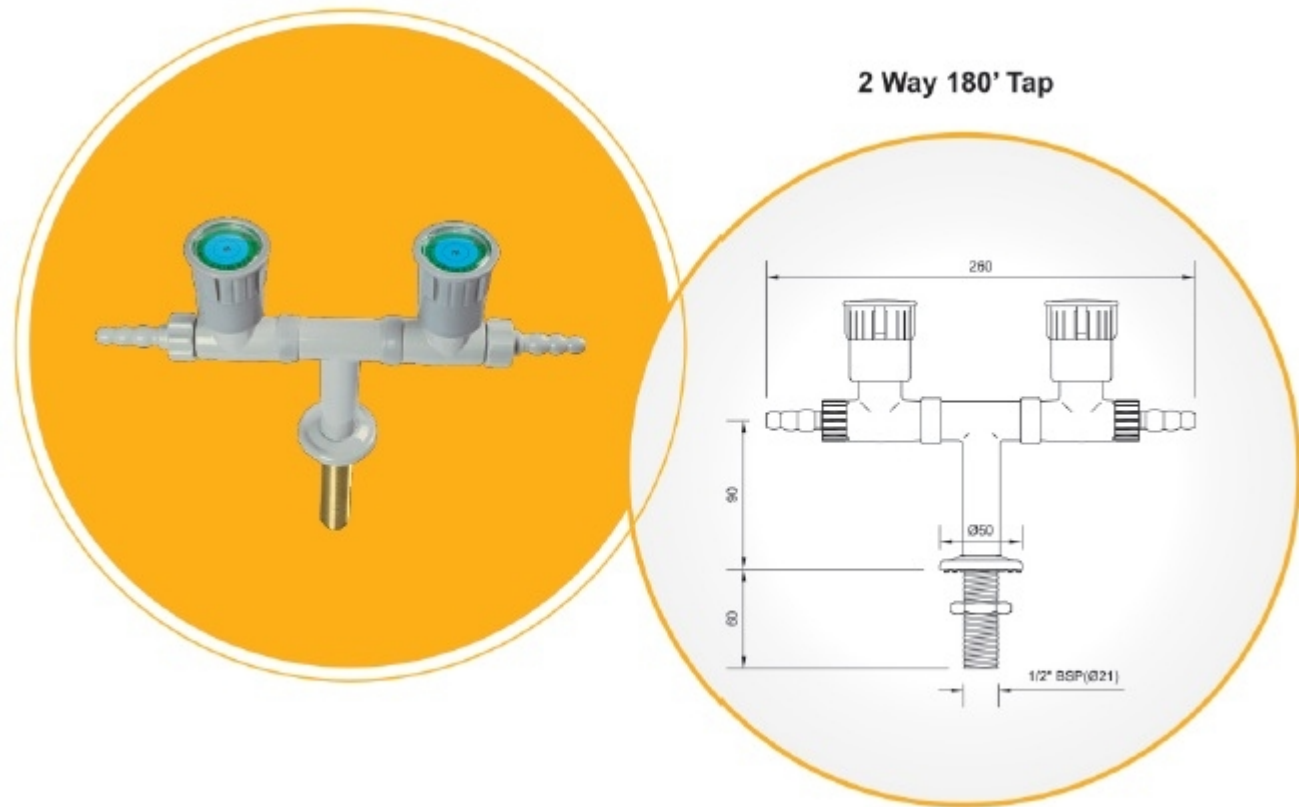

Product Image

Description

2 Way 180°

- Taps are made from high quality Brass Forging Grade as per IS 8737 2007 & Machining grade as per IS : 319 (I) material to avoid porosity & leakage.
- Taps are Powder Coated with Full Glossy Epoxy Fusion Bond & are available in Grey Colour.
- Taps are tested in Pneumatic Test at 250 PSI, in Hydraulic Test at 30 PSI to avoid leakage.
- Life Cycle Test : Upto 5,00,000 Cycles.
- Water Static Pressure Max : 14 Bar

Gas Tap, Euro, 2 Way 180°, for Pharma & Lab

Catalog No. 101183

Following tap also used for Water, Air, Nitrogen and Vacuum.

Disclaimer

The Products details given on this page are indicative in nature and JAPSON reserves the right to change them without prior notice. Buyer is also requested to re-check the specifications and other features of product at the time of order as product development is a continuous process and minor modifications may be made to design based on latest availability, process and design.