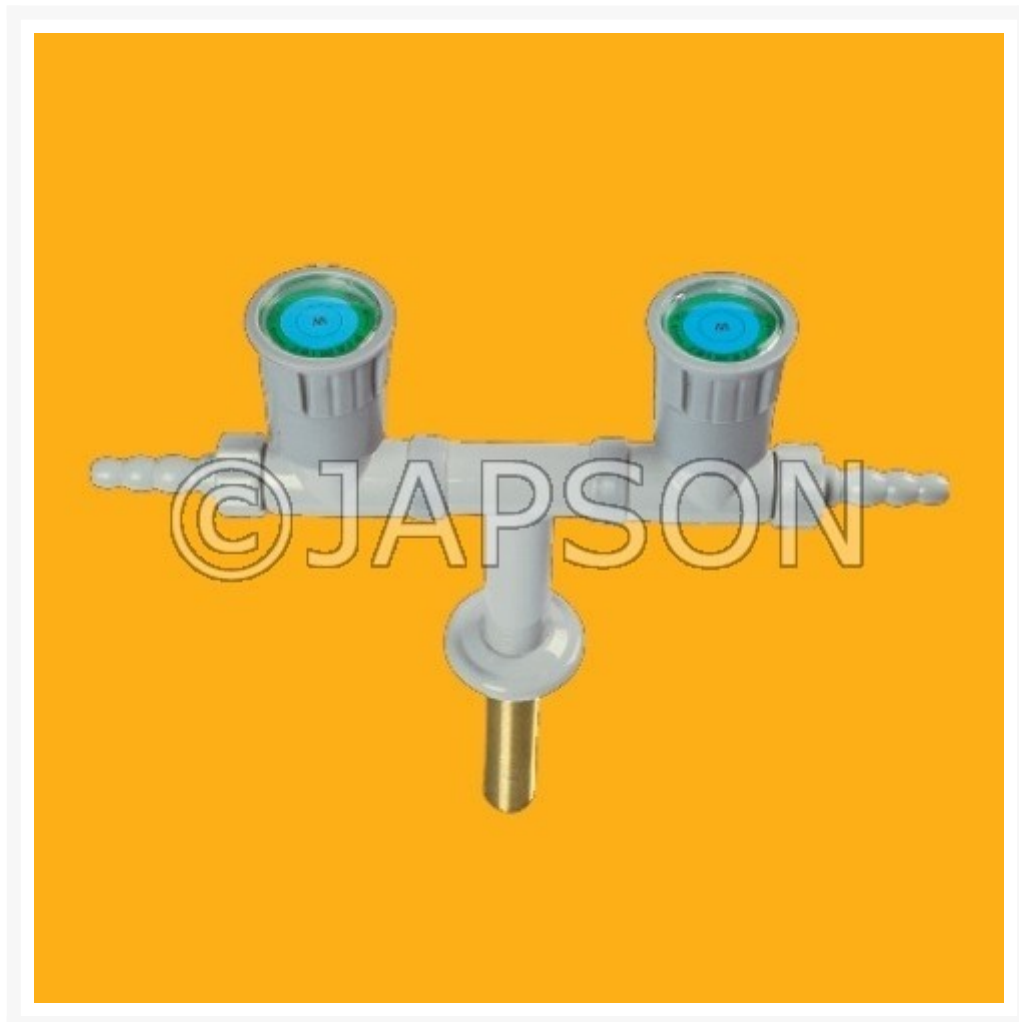

Address:
JAMBU PERSHAD & SONS
6275/22 Nicholson Road,
Ambala Cantt, Haryana,
INDIA
Pin: 133001

Email:
sales@japson.com
japsonambala@yahoo.com

Website:
www.japson.com
Phone:
+91-171-4006897

Gas Tap, Euro, 2 Way 180°, for Pharma & Lab

Product Image

Description

2 Way 180°

- Taps are made from high quality Brass Forging Grade as per IS 8737 2007 & Machining grade as per IS : 319 (I) material to avoid porosity & leakage.
- Taps are Powder Coated with Full Glossy Epoxy Fusion Bond & are available in Grey Colour.
- Taps are tested in Pneumatic Test at 250 PSI, in Hydraulic Test at 30 PSI to avoid leakage.
- Life Cycle Test : Upto 5,00,000 Cycles.
- Water Static Pressure Max : 14 Bar

Gas Tap, Euro, 2 Way 180°, for Pharma & Lab

Catalog No. 101183

Following tap also used for Water, Air, Nitrogen and Vacuum.

Disclaimer

The Products details given on this page are indicative in nature and JAPSON reserves the right to change them without prior notice. Buyer is also requested to re-check the specifications and other features of product at the time of order as product development is a continuous process and minor modifications may be made to design based on latest availability, process and design.