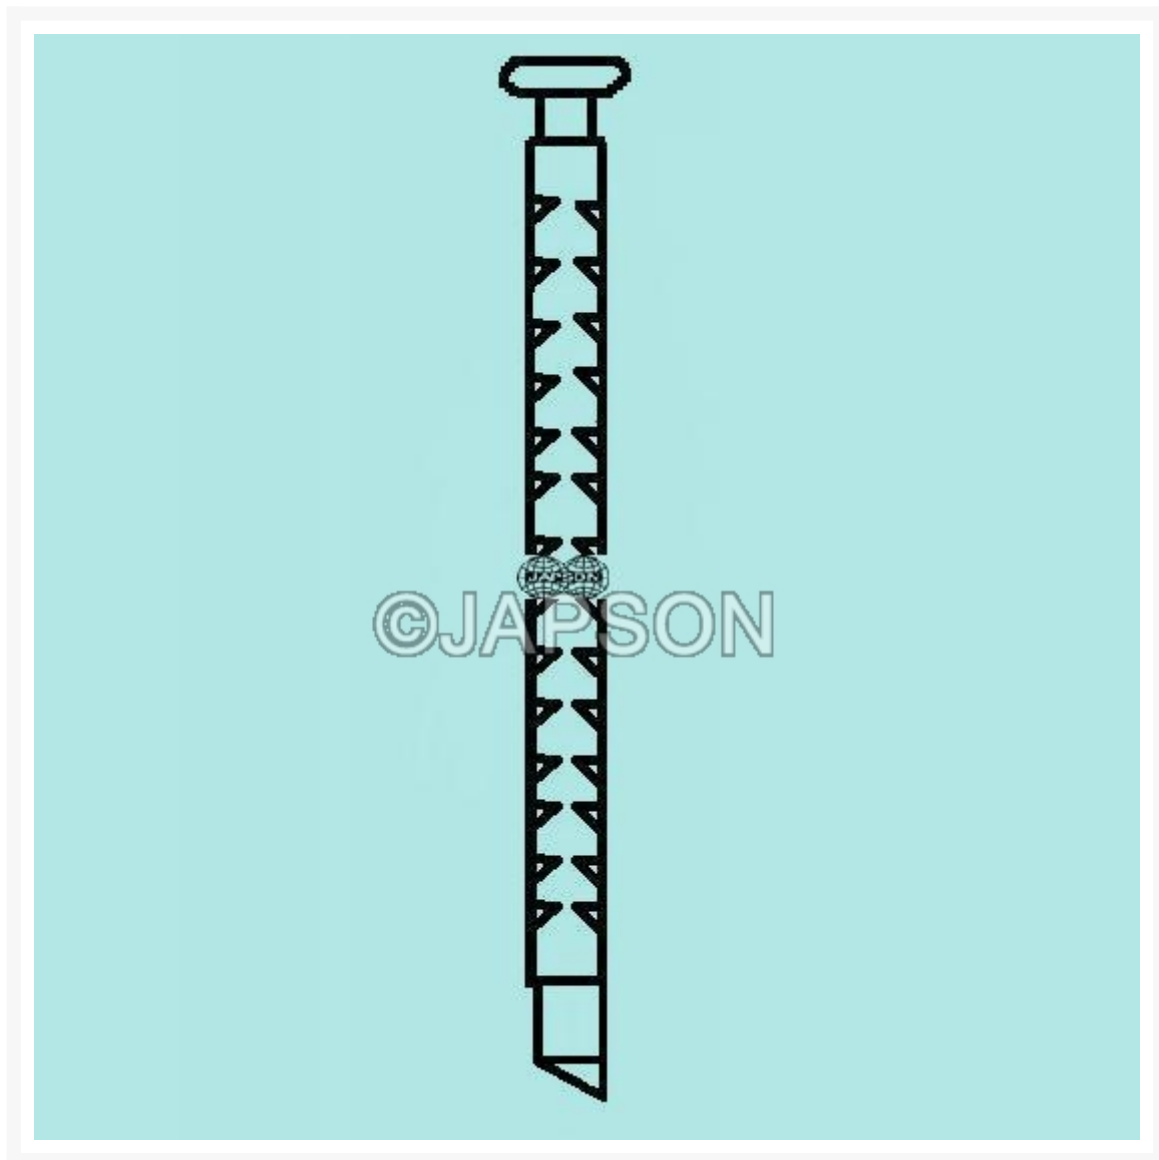

Address:
JAMBU PERSHAD & SONS
6275/22 Nicholson Road,
Ambala Cantt, Haryana,
INDIA
Pin: 133001

Email:
sales@japson.com
japsonambala@yahoo.com

Website:
www.japson.com
Phone:
+91-171-4006897

Fractionating Column, Vigreux

Product Image

Description

Material:-Borosilicate Glass

Catalog No.	Effective Length (mm)	Socket	Cone
JG16201	360	0.827586206896552	0.827586206896552
JG16202	360	0.90625	0.90625
JG16203	600	0.827586206896552	0.827586206896552
JG16204	750	0.827586206896552	0.827586206896552

Disclaimer

The Products details given on this page are indicative in nature and JAPSON reserves the right to change them without prior notice. Buyer is also requested to re-check the specifications and other features of product at the time of order as product development is a continuous process and minor modifications may be made to design based on latest availability, process and design.