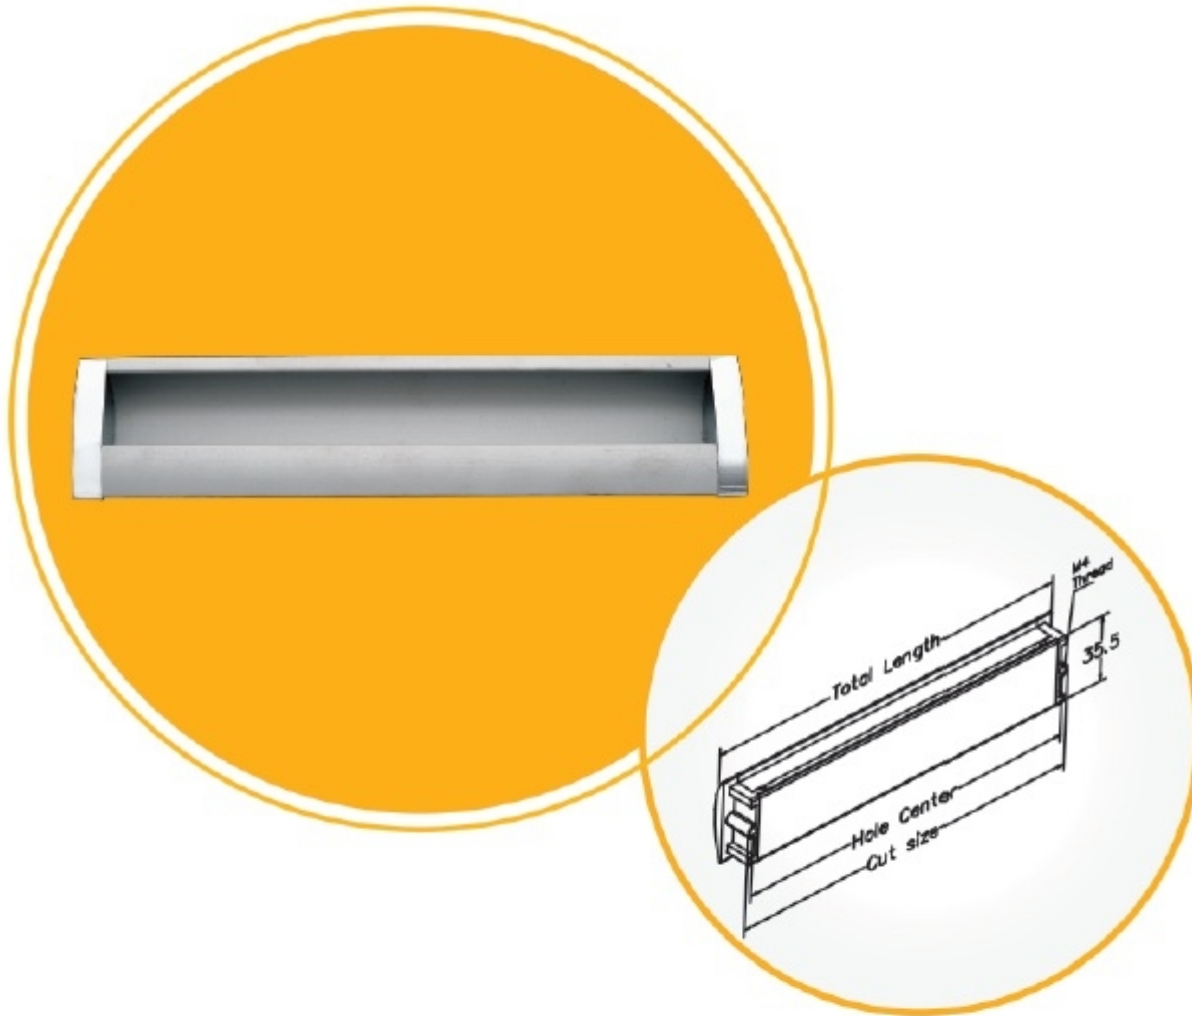

Product Image

Description

- We offers cabinet flush handles which are used to open and close the furniture doors as well as drawers.
- It is made from high grade aluminium material.
- Our range of exclusive desinger handles increases the aesthetic beauty of the furniture without being too ostentious.
- Flush handles are available in aluminium anodize & powder coated.

Size (inch)	Hole Center (mm)	Cut Size (mm)	Total Length (mm)
4	96	103	108
6	146	153	158
8	188	195	200
10	246	253	258

Flush Handles for Lab Furniture

Catalog No. 101172

Disclaimer

The Products details given on this page are indicative in nature and JAPSON reserves the right to change them without prior notice. Buyer is also requested to re-check the specifications and other features of product at the time of order as product development is a continuous process and minor modifications may be made to design based on latest availability, process and design.