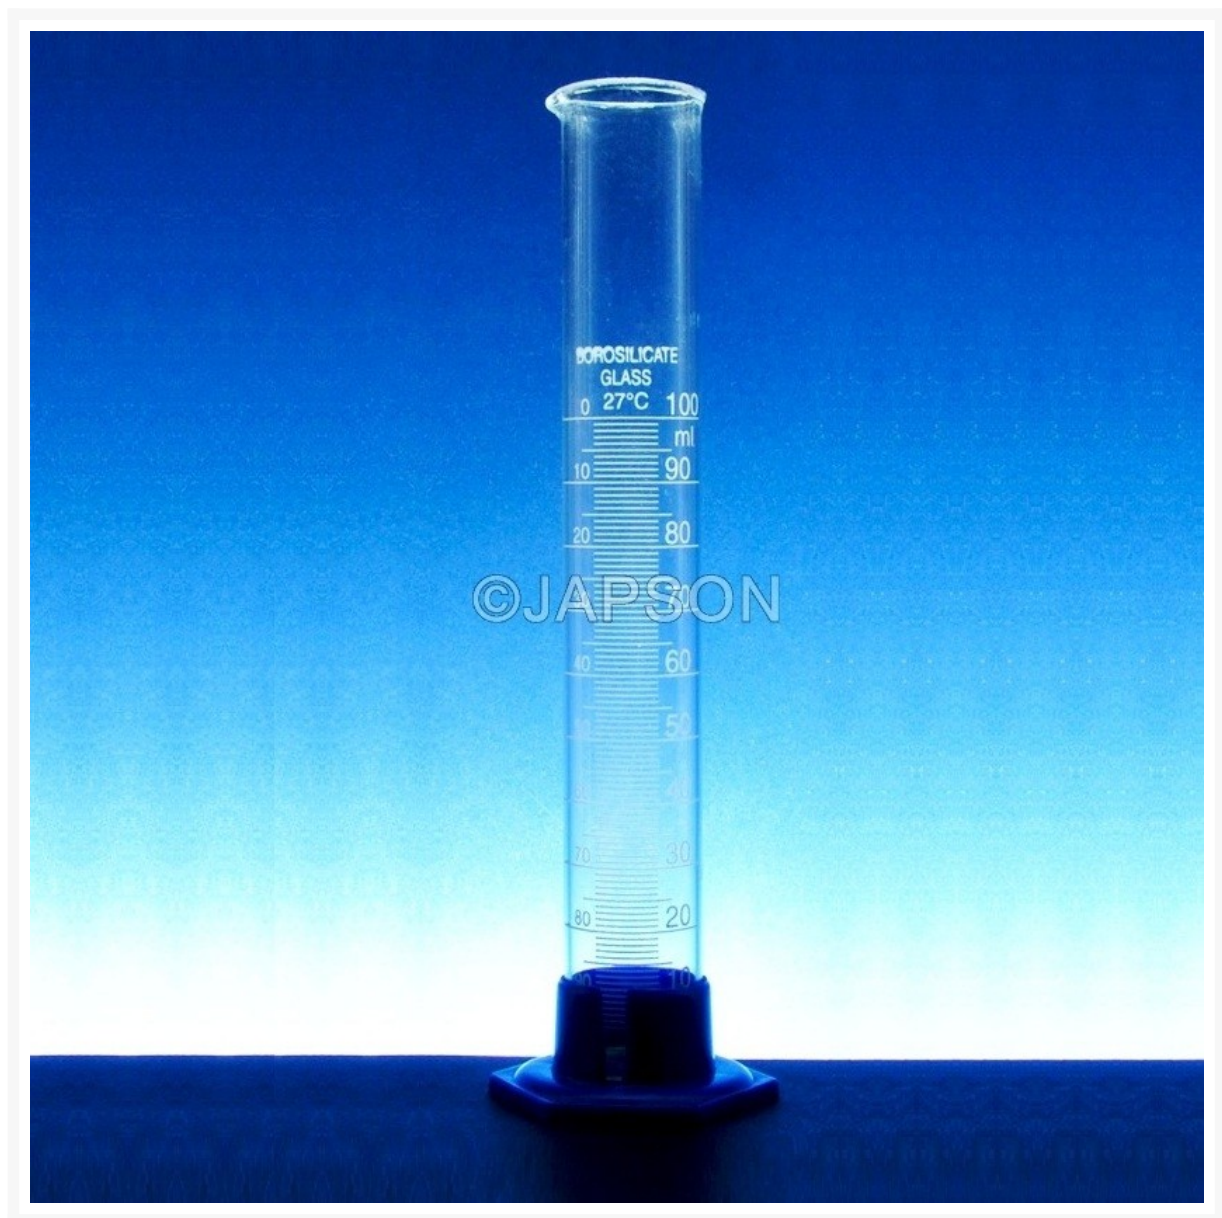

Product Image

Description

Material:-Borosilicate Glass

A type With Spout and Hexagonal Plastic Base (Class B)

B type With Spout and Hexagonal Plastic Base (Class A)

C type With Spout and Hexagonal Plastic Base and Protection Collar (Class B)

D type With Spout and Hexagonal Plastic Base and Protection Collar (Class A)

A type: With Spout and Hexagonal Plastic Base (Class B)

Catalog No.	Capacity (ml)
JG07901	5
JG07902	10
JG07903	25
JG07904	50
JG07905	100
JG07906	250
JG07907	500
JG07908	1000
JG07909	2000

B type: With Spout and Hexagonal Plastic Base (Class A)

Catalog No.	Capacity (ml)
JG08001	5
JG08002	10
JG08003	25
JG08004	50
JG08005	100

JG08006	250
JG08007	500
JG08008	1000
JG08009	2000

C type: With Spout and Hexagonal Plastic Base and Protection Collar (Class B)

Catalog No.	Capacity (ml)
JG08101	5
JG08102	10
JG08103	25
JG08104	50
JG08105	100
JG08106	250
JG08107	500
JG08108	1000
JG08109	2000

D type: With Spout and Hexagonal Plastic Base and Protection Collar (Class A)