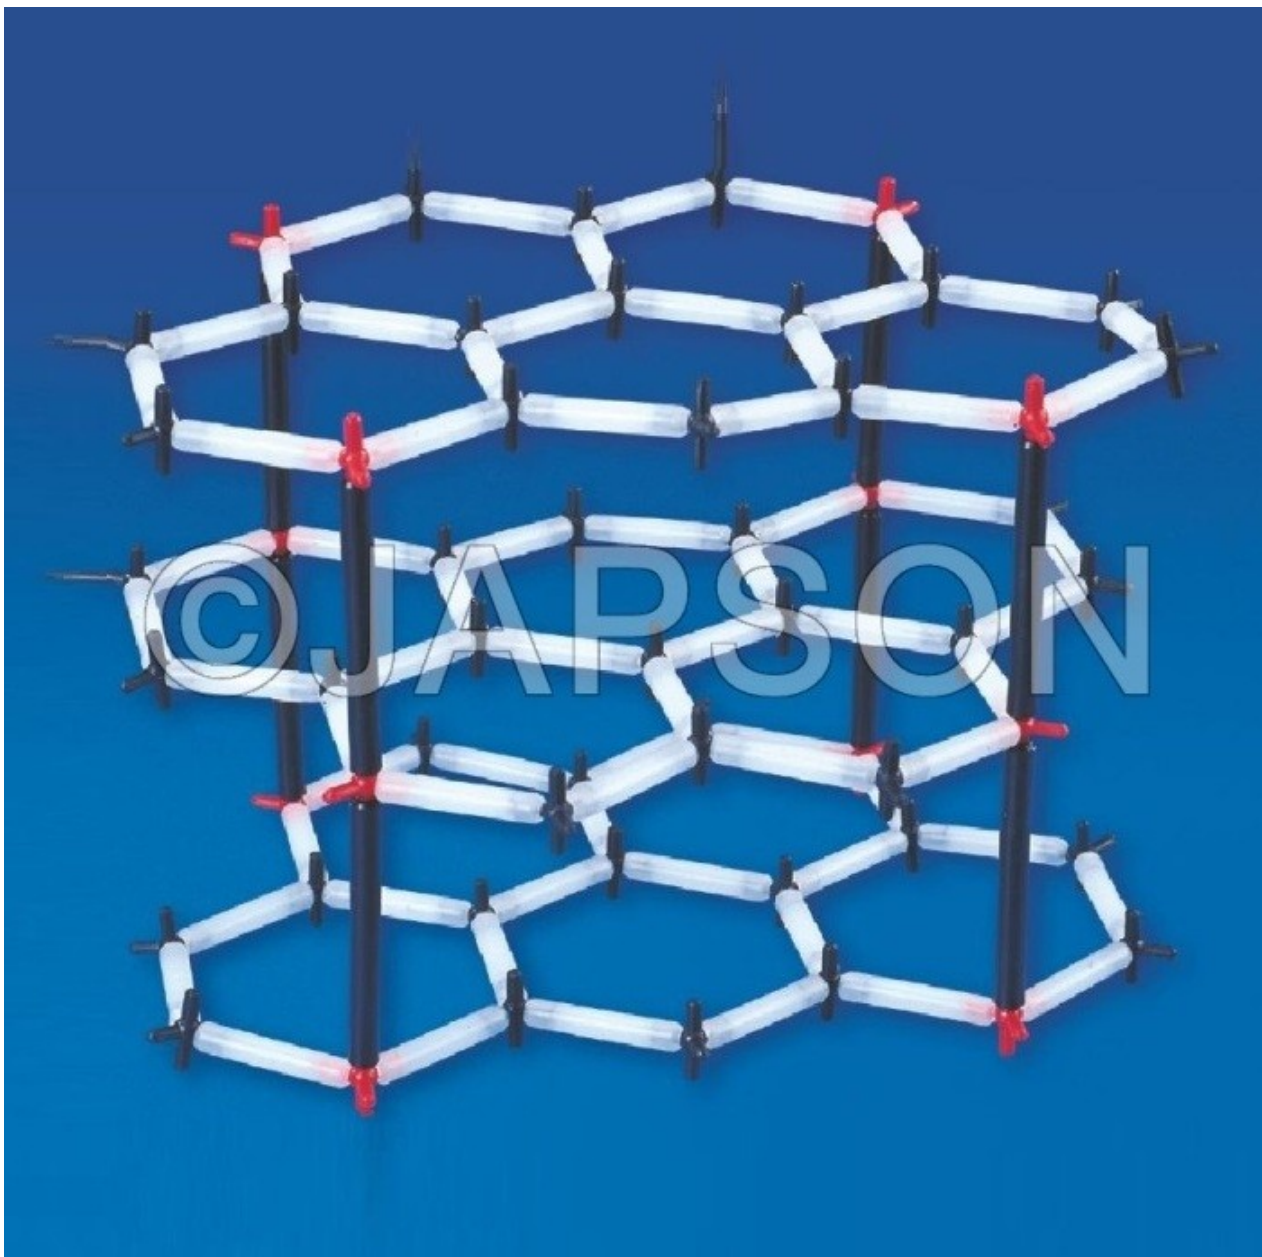

Address:
JAMBU PERSHAD & SONS
6275/22 Nicholson Road,
Ambala Cantt, Haryana,
INDIA
Pin: 133001

Email:
sales@japson.com
japsonambala@yahoo.com

Website:
www.japson.com
Phone:
+91-171-4006897

Crystal Model Set

Product Image

Description

Material : Polyethylene

These crystal Model sets contain different colored jacks (Red , Black & white) & connectors (long & short) in a prescribed number to be joined together in an illustrated way to form structure like Diamond, Graphite & Sodium chloride.

Type	Catalog No.
Diamond	JW04601
Sodium Chloride	JW04602
Graphite	JW04603

Disclaimer

The Products details given on this page are indicative in nature and JAPSON reserves the right to change them without prior notice. Buyer is also requested to re-check the specifications and other features of product at the time of order as product development is a continuous process and minor modifications may be made to design based on latest availability, process and design.