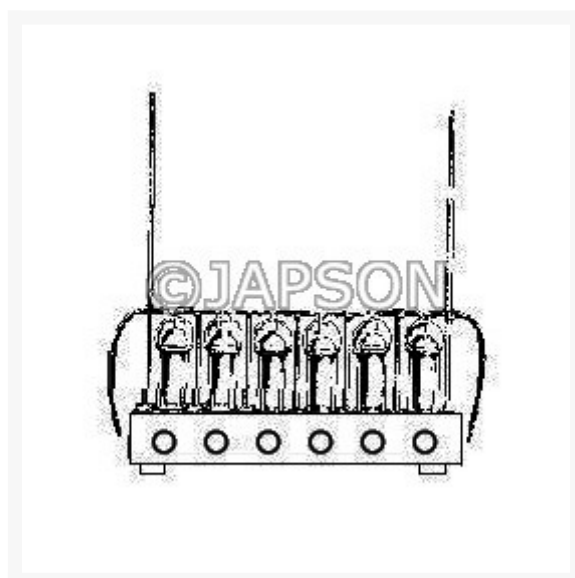

Product Image

Description

The apparatus consists of a mild steel housing. Six hot plates of 4½ diameter(in inches) are mounted on top of the housing and can be operated with individual energy regulator electrically operated on 220/230 volts mains. Maximum power total rating is 900 watts AC. The apparatus is supplied complete with six tall form spoutless beakers, six bulb type condensers and clamps for holding glass parts.

Particulars

Crude Fibre Estimation Apparatus Hot Plate
Type

Catalog No.

JA21890

Disclaimer

The Products details given on this page are indicative in nature and JAPSON reserves the right to change them without prior notice. Buyer is also requested to re-check the specifications and other features of product at the time of order as product development is a continuous process and minor modifications may be made to design based on latest availability, process and design.