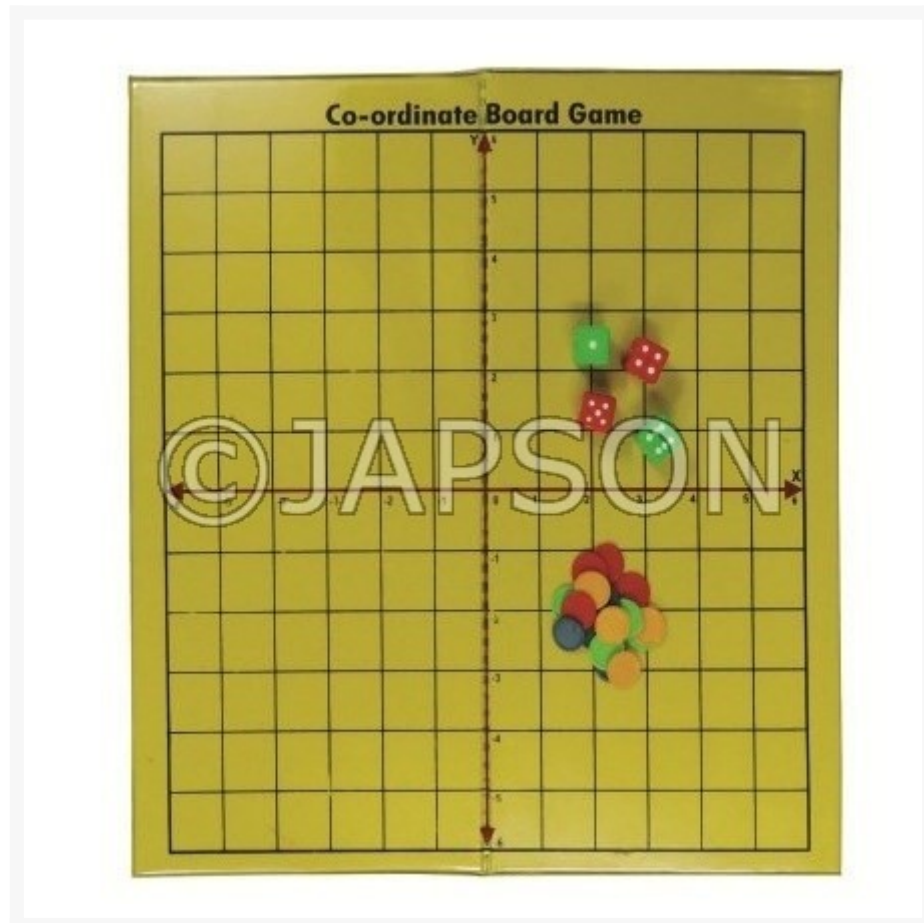

Product Image

Description

Co-ordinate Board Game for School Maths Lab

Ideal for use in School Mathematics Laboratory to help primary and secondary students learn basic principles and concepts.

Disclaimer

The Products details given on this page are indicative in nature and JAPSON reserves the right to change them without prior notice. Buyer is also requested to re-check the specifications and other features of product at the time of order as product development is a continuous process and minor modifications may be made to design based on latest availability, process and design.