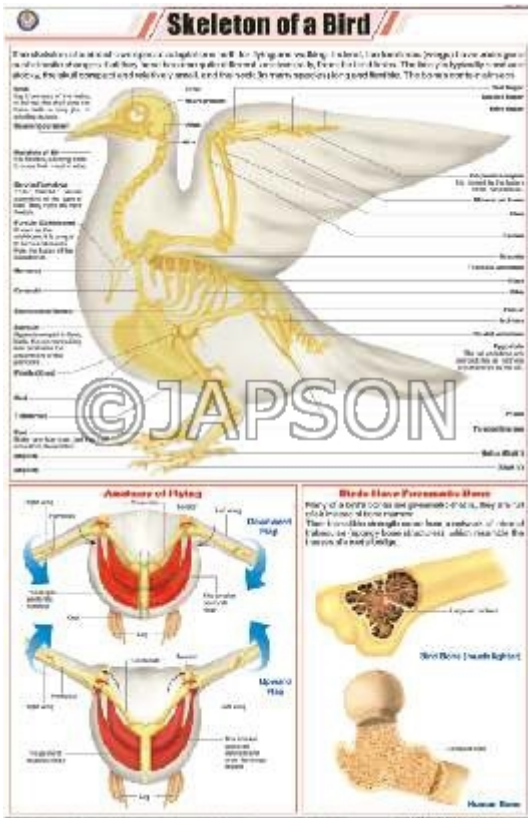

Product Image

Description

Standard Size: 58x90cms

Language: English

Laminated Paper Charts with Plastic Rollers. These Charts have technically accurate and detailed description in vivid colours.

Note: Based on minimum order quantity conditions, Charts can be customized to your requirements in terms of CONTENT, LANGUAGE, SIZE, etc. Please write back to us for discussion.

A. Charts, Food Habits of Birds

B. Charts, Birth of a Bird's Chick

C. Charts, Skeleton of a Bird

Disclaimer

The Products details given on this page are indicative in nature and JAPSON reserves the right to change them without prior notice. Buyer is also requested to re-check the specifications and other features of product at the time of order as product development is a continuous process and minor modifications may be made to design based on latest availability, process and design.