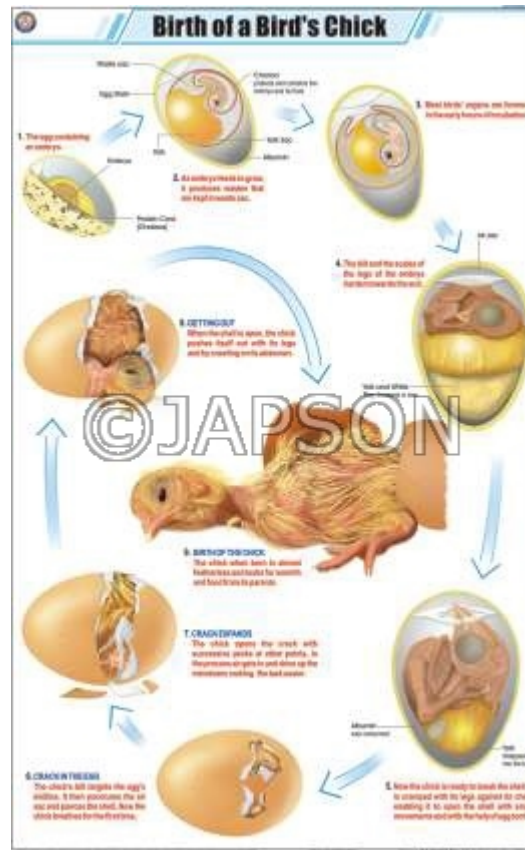

Product Image

Description

Standard Size: 58x90cms

Language: English

Laminated Paper Charts with Plastic Rollers. These Charts have technically accurate and detailed description in vivid colours.

Note: Based on minimum order quantity conditions, Charts can be customized to your requirements in terms of CONTENT, LANGUAGE, SIZE, etc. Please write back to us for discussion.

A. Charts, Food Habits of Birds

B. Charts, Birth of a Bird's Chick

C. Charts, Skeleton of a Bird

Disclaimer

The Products details given on this page are indicative in nature and JAPSON reserves the right to change them without prior notice. Buyer is also requested to re-check the specifications and other features of product at the time of order as product development is a continuous process and minor modifications may be made to design based on latest availability, process and design.