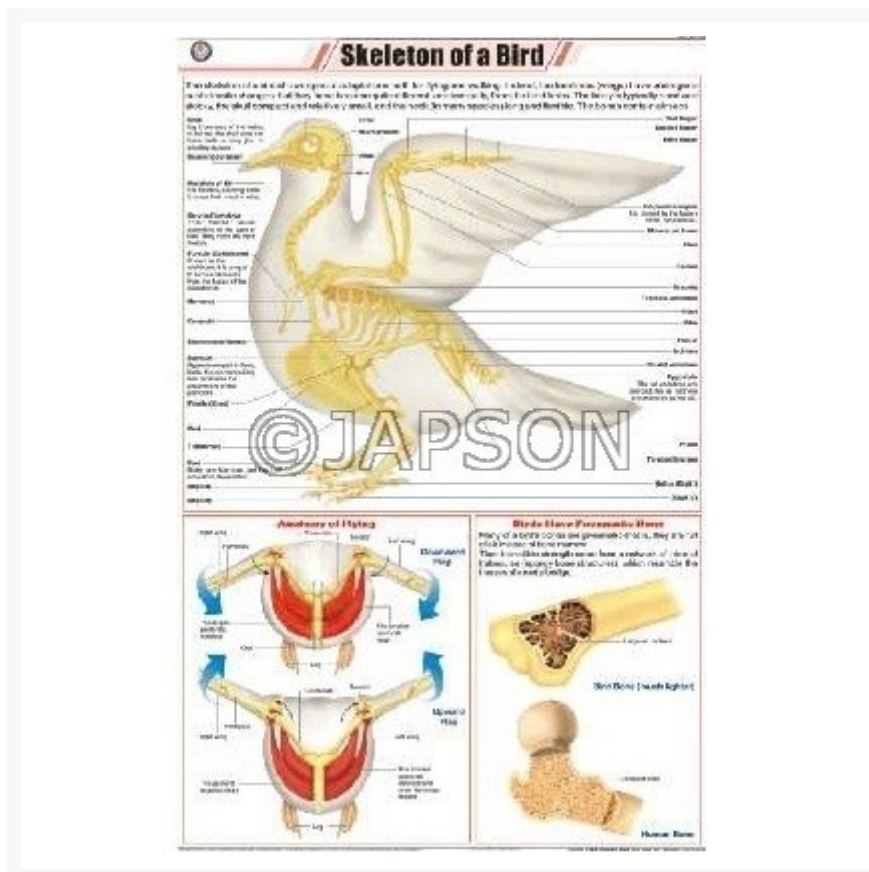

Product Image

Description

Standard Size: 58x90cms

Language: English

Laminated Paper Charts with Plastic Rollers. These Charts have technically accurate and detailed description in vivid colours.

Note: Based on minimum order quantity conditions, Charts can be customized to your requirements in terms of CONTENT, LANGUAGE, SIZE, etc. Please write back to us for discussion.

A. Charts, Food Habits of Birds

B. Charts, Birth of a Bird's Chick

C. Charts, Skeleton of a Bird

Disclaimer

The Products details given on this page are indicative in nature and JAPSON reserves the right to change them without prior notice. Buyer is also requested to re-check the specifications and other features of product at the time of order as product development is a continuous process and minor modifications may be made to design based on latest availability, process and design.