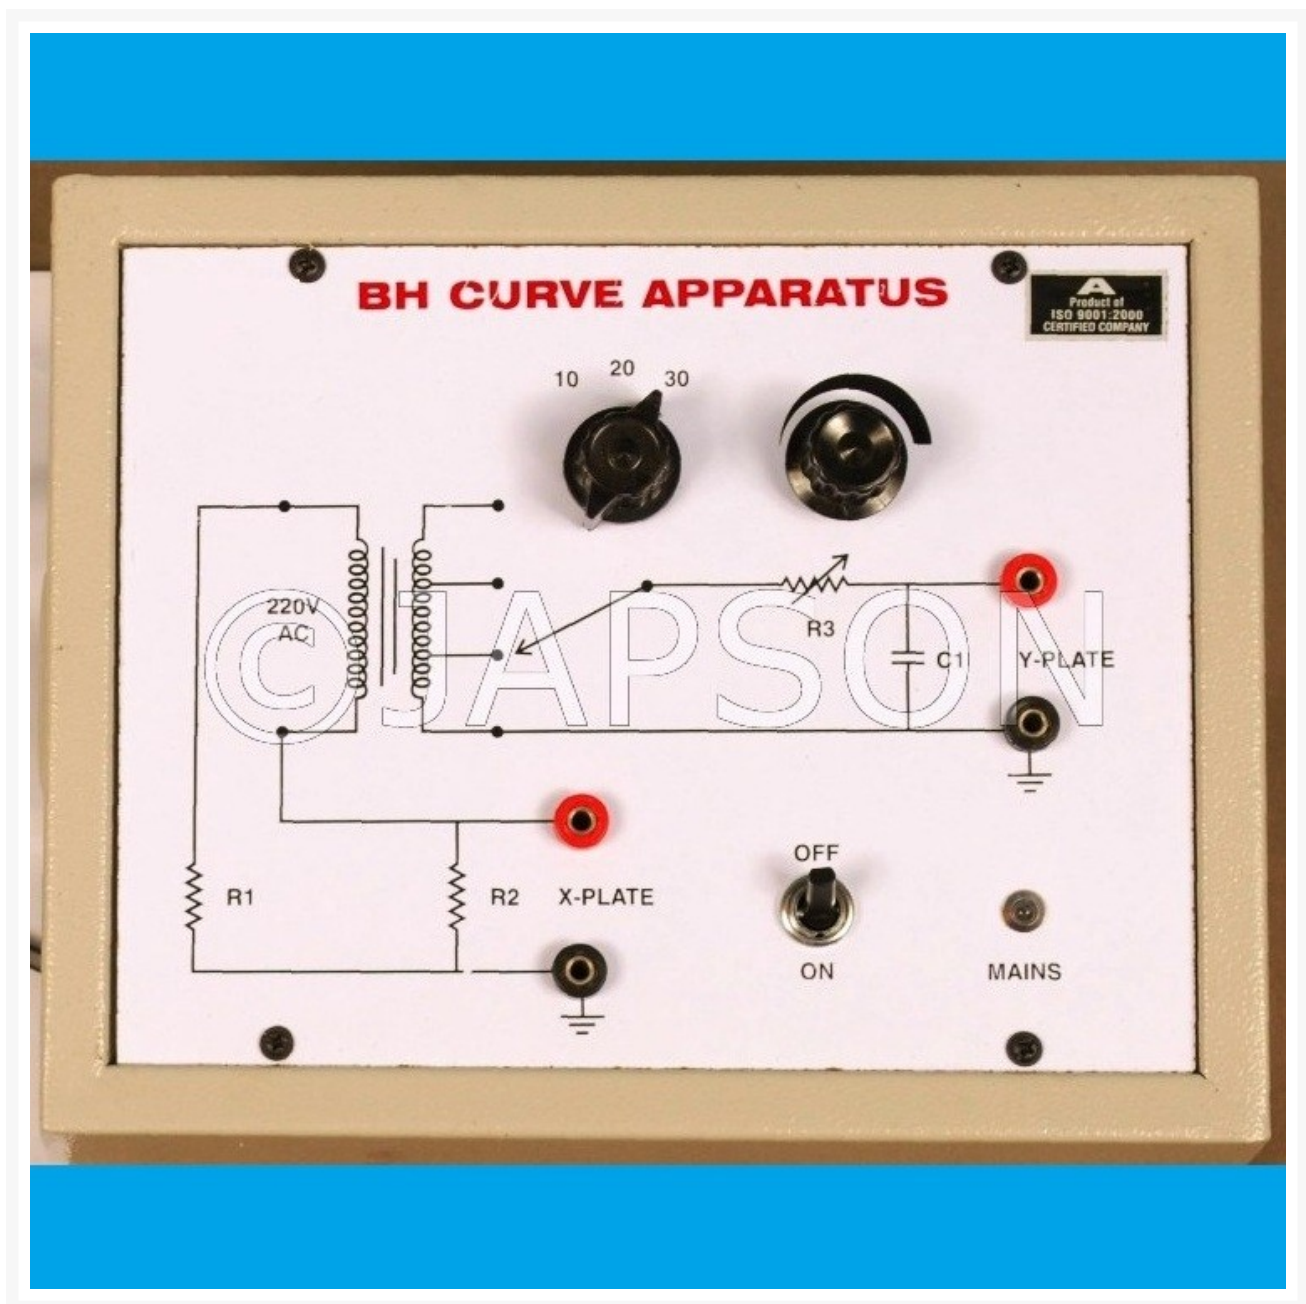

# BH Curve Apparatus

## Description

---

**Objective** : To trace hysteresis curves on cro using resistance, capacitance & inductance.

**Features** : Instrument comprises of ac power supply 10-30 vac, output selectable using band switch, circuit diagram for bh curve printed, components connected behind the front panel, input & output connections brought out at sockets.