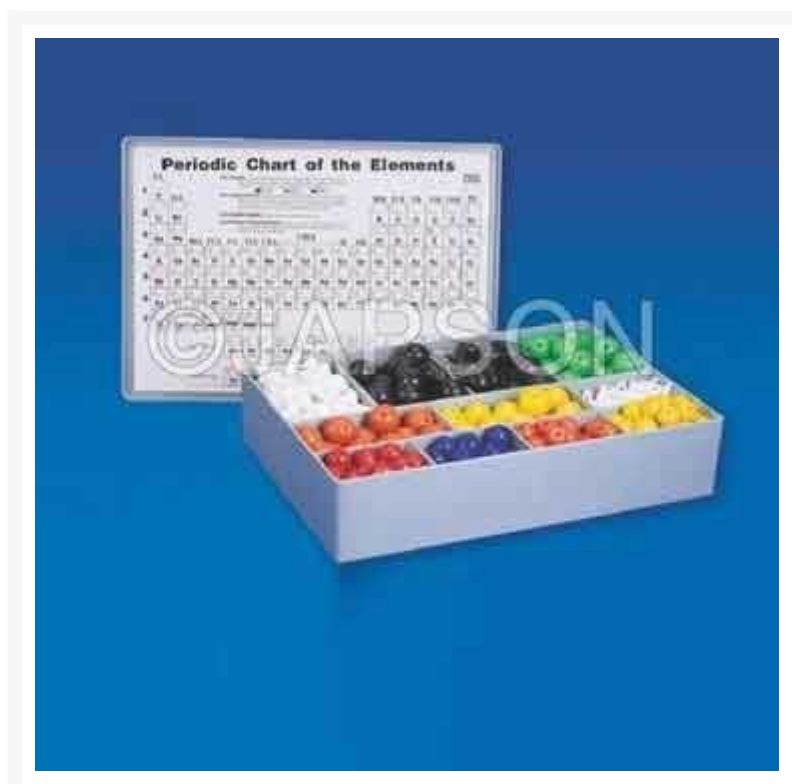

Product Image

Description

Material : Polystyrene

These sets consist of moulded balls of different colours and sizes along with connecting lugs of different sizes. These sets are very helpful in modeling different organic & inorganic compounds.

Type

Catalog No.

SENIOR SET: This set consists of 185 lugs & 370 balls of prescribed colours & sizes packed in a moulded box having separate space for every particular color & size of ball

JW04401

JUNIOR SET: This set consists of 37 connecting lugs & 75 balls of different colours & sizes packed in a moulded box.