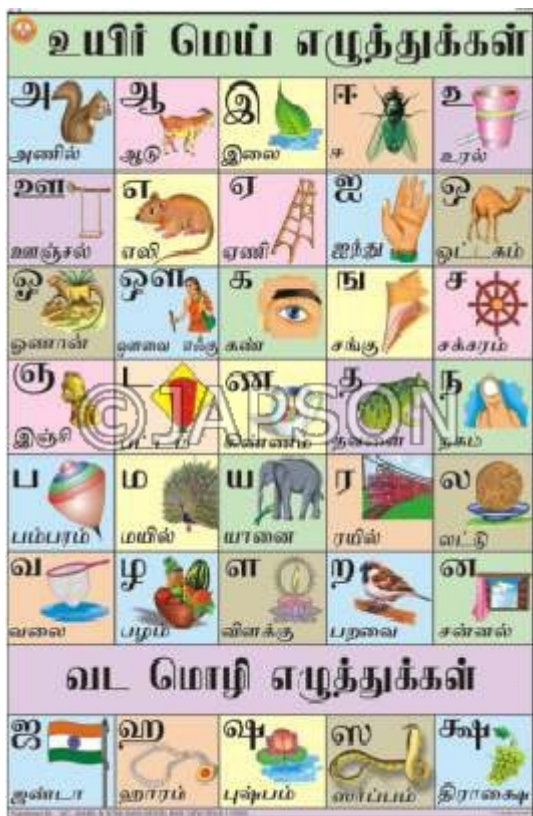

Product Image

Description

Standard Size: 70x100cms

Laminated Paper Charts with Plastic Rollers. These Charts have technically accurate and detailed description in vivid colours.

Note: Based on minimum order quantity conditions, Charts can be customized to your requirements in terms of CONTENT, LANGUAGE, SIZE, etc. Please write back to us for

discussion.

A. Charts, English Alphabet

B. Charts, Tamil Barakhari

C. Charts, Telugu Alphabet

D. Charts, Telugu Barakhari

E. Charts, Tamil Alphabet

F. Charts, Malayalam Alphabet

G. Charts, Barakhadi