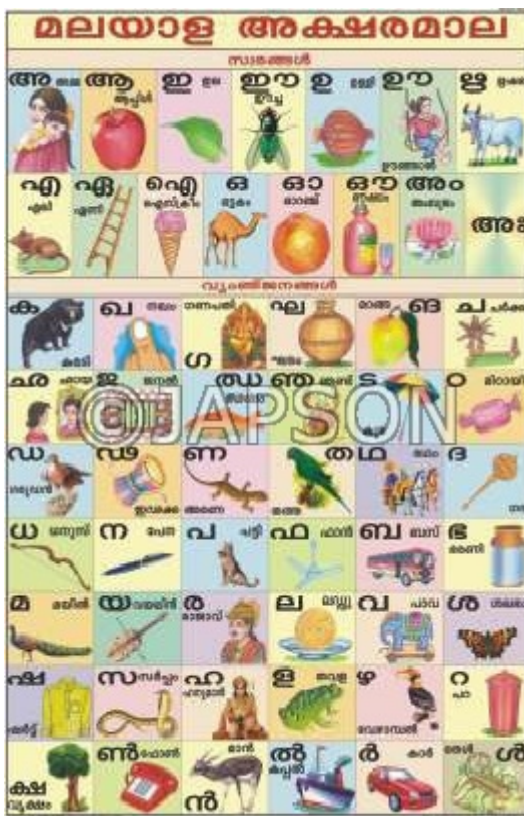

Product Image

Description

Standard Size: 70x100cms

Laminated Paper Charts with Plastic Rollers. These Charts have technically accurate and detailed description in vivid colours.

Note: Based on minimum order quantity conditions, Charts can be customized to your requirements in terms of CONTENT, LANGUAGE, SIZE, etc. Please write back to us for

discussion.

A. Charts, English Alphabet

B. Charts, Tamil Barakhari

C. Charts, Telugu Alphabet

D. Charts, Telugu Barakhari

E. Charts, Tamil Alphabet

F. Charts, Malayalam Alphabet

G. Charts, Barakhadi