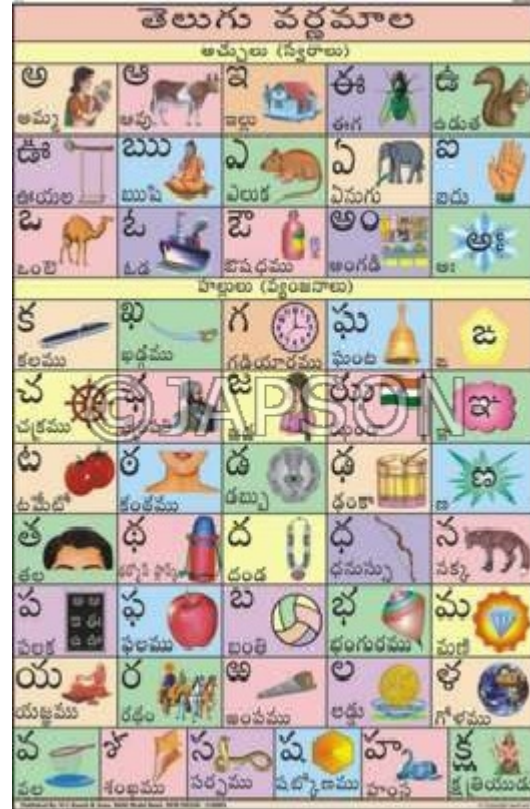

Product Image

Description

Standard Size: 70x100cms

Laminated Paper Charts with Plastic Rollers. These Charts have technically accurate and detailed description in vivid colours.

Note: Based on minimum order quantity conditions, Charts can be customized to your requirements in terms of CONTENT, LANGUAGE, SIZE, etc. Please write back to us for

discussion.

A. Charts, English Alphabet

B. Charts, Tamil Barakhari

C. Charts, Telugu Alphabet

D. Charts, Telugu Barakhari

E. Charts, Tamil Alphabet

F. Charts, Malayalam Alphabet

G. Charts, Barakhadi