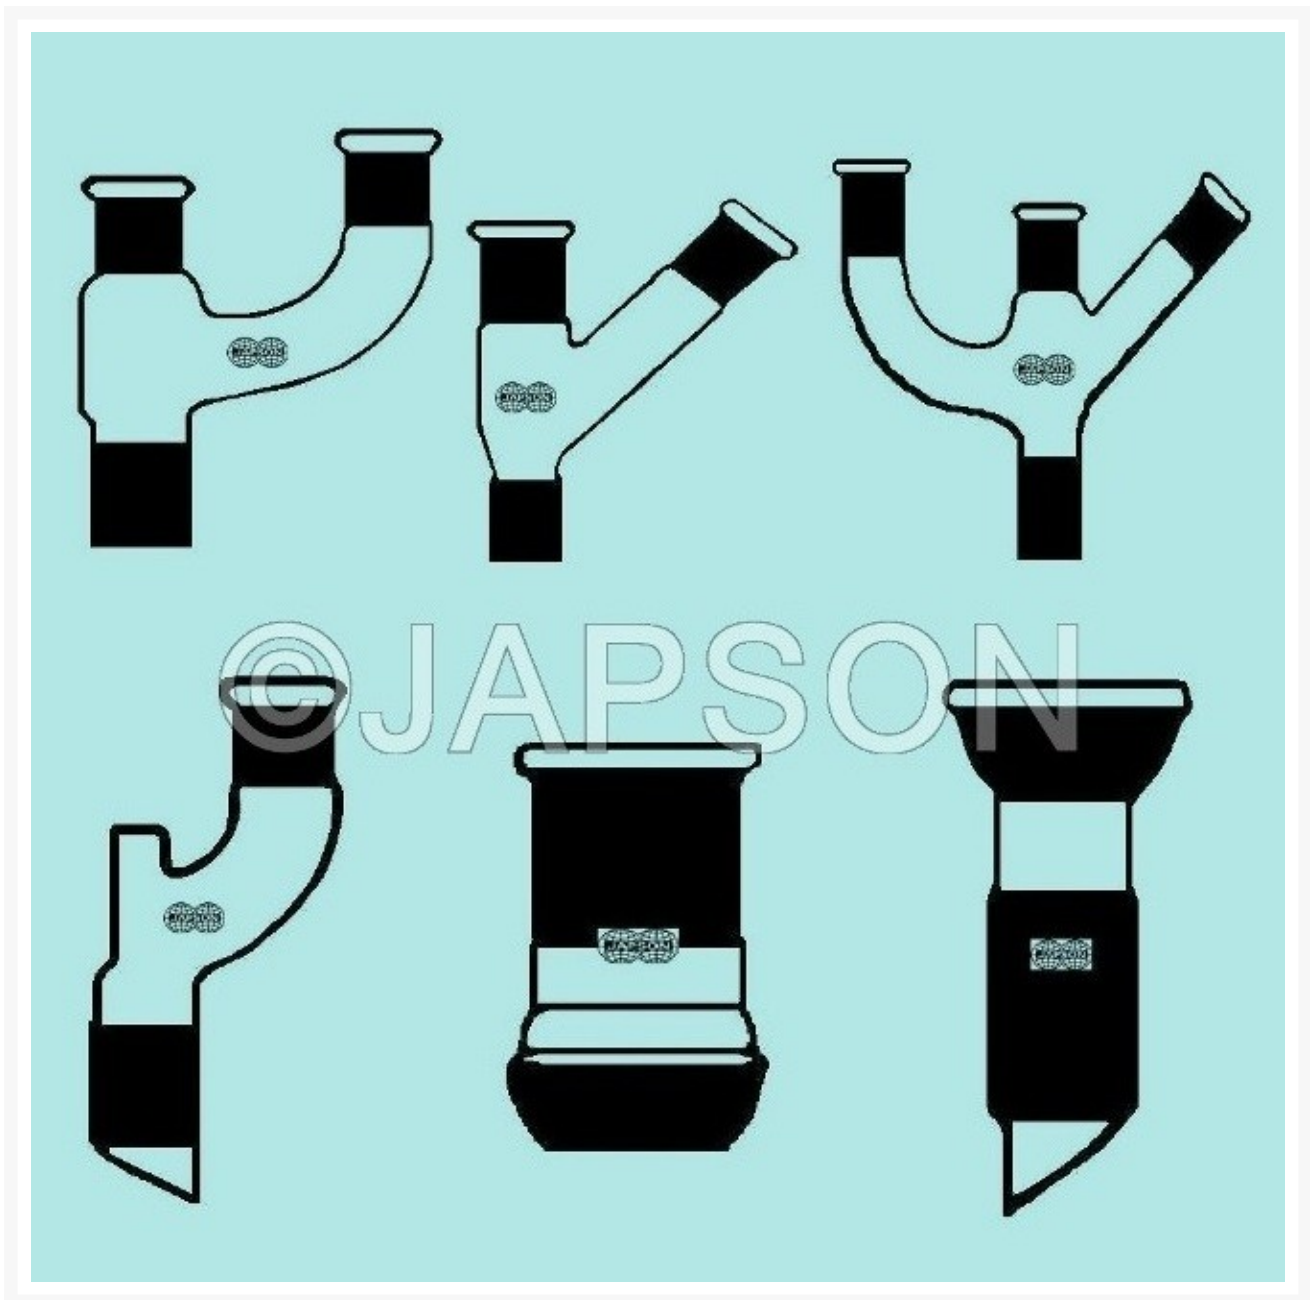

## Product Image

### Catalog No. Types

JG22701	Multiple Adapters
JG22702	Multiple Adapters with two necks at 45° angle
JG22703	Multiple Adapters with three necks, two parallel and one at 45° angle.
JG22704	Multiple Adapters Swan Neck
JG22705	Conical/Spherical Adapters
JG22706	Conical/Spherical Adapters(Cone to cup)